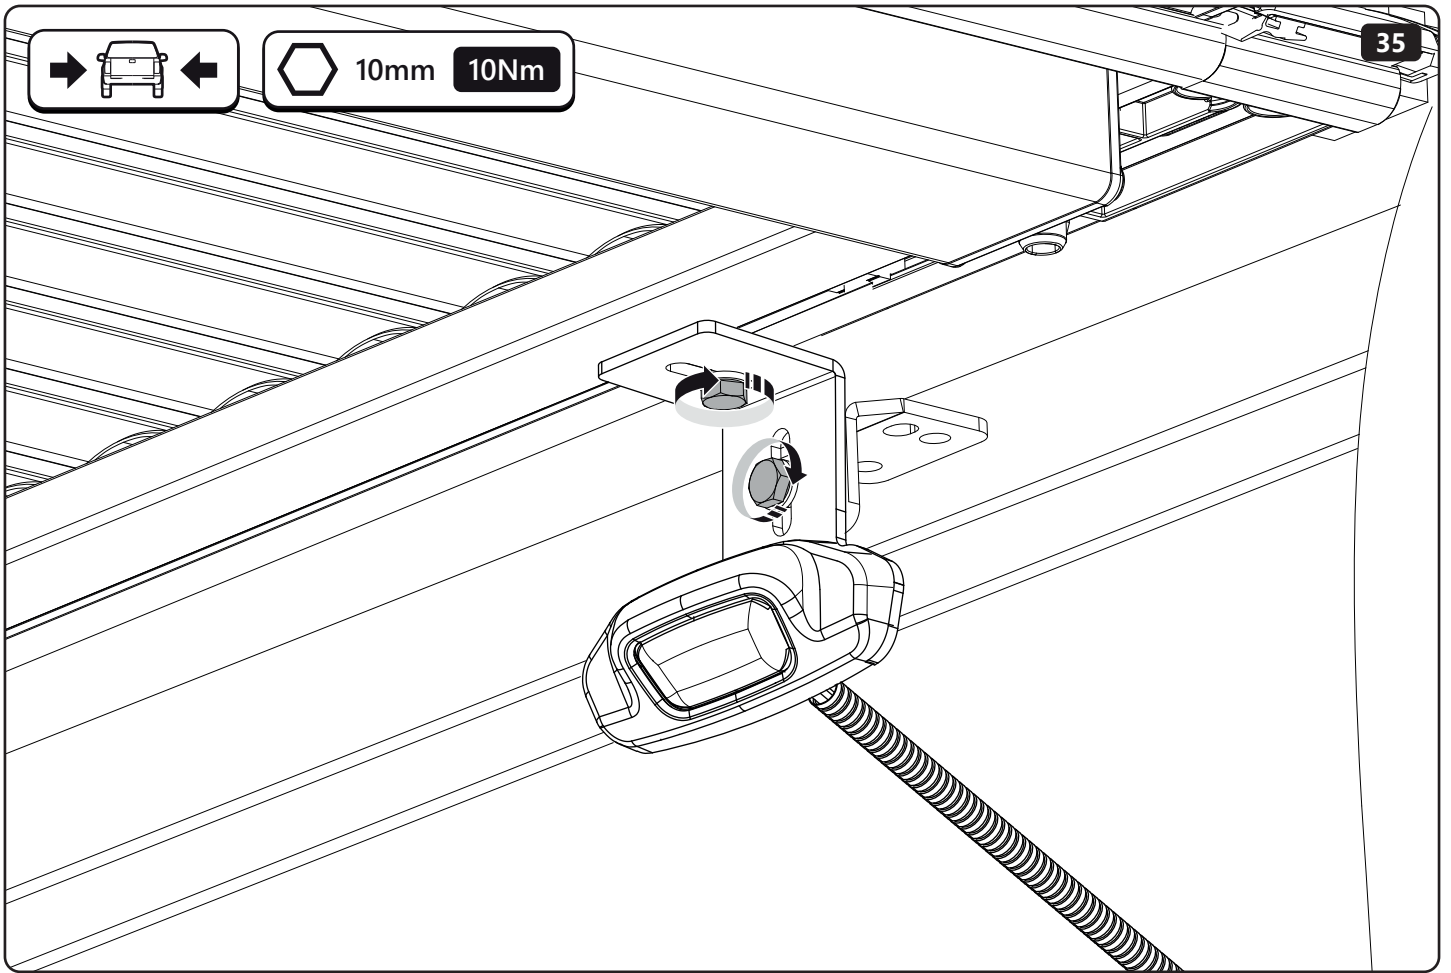

TUB POWER SOURCE

CAB POWER SOURCE

6mm

T20

Customer Service	03 9791 9303 (08:00 - 16:00 CET)
Support	<a href="mailto:info@mountaintop.com.au">info@mountaintop.com.au</a>
Website	<a href="http://www.mountaintop.com.au">www.mountaintop.com.au</a>
Address	Dandenong South, Victoria 3175, Australia