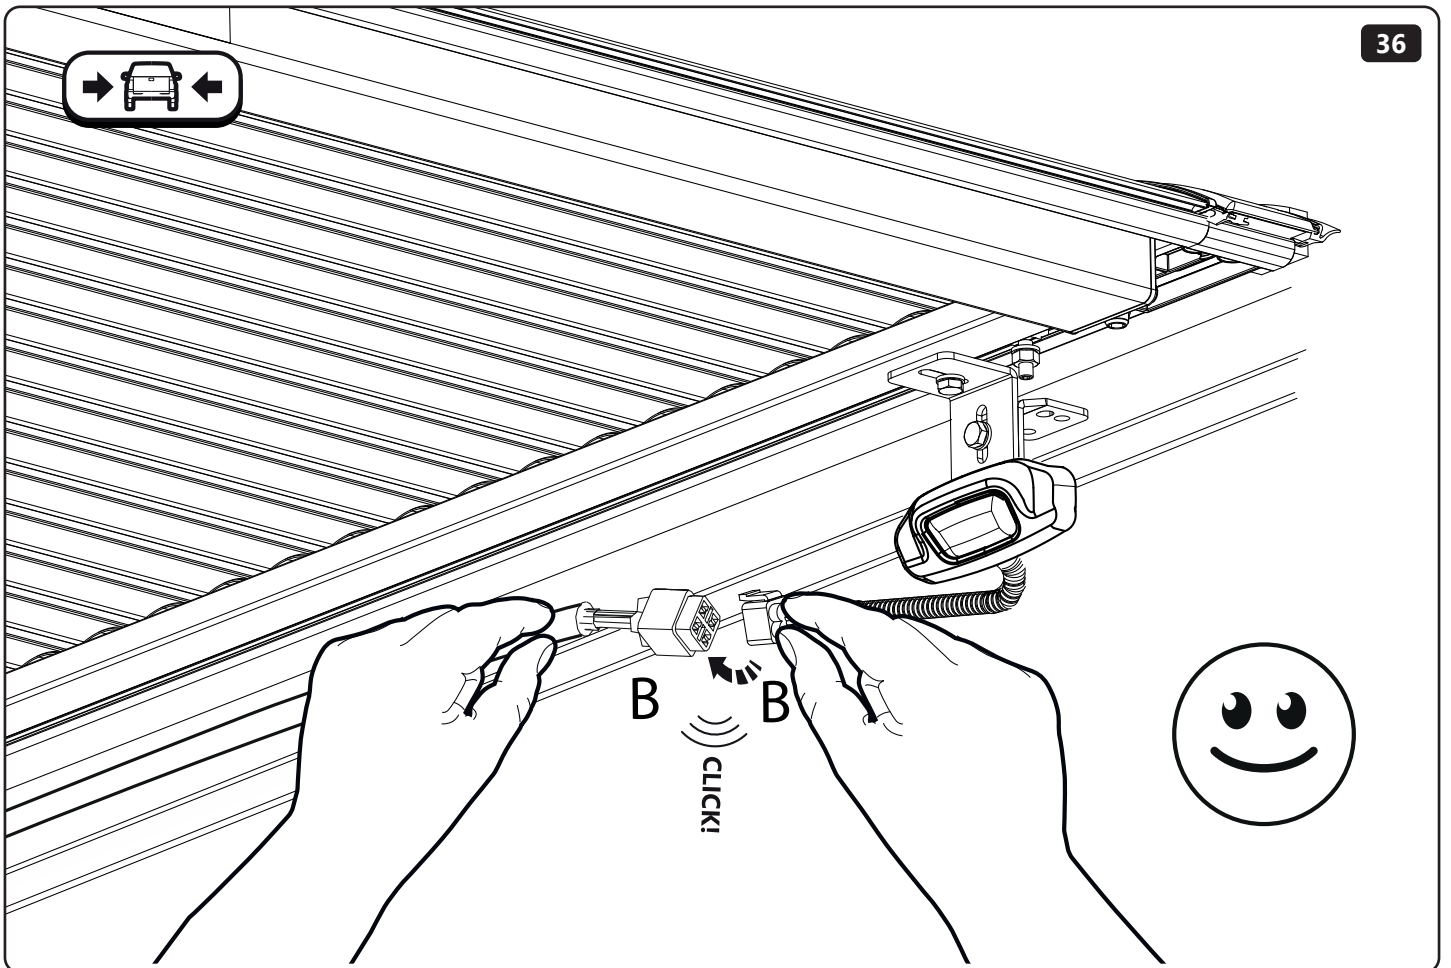

TUB POWER SOURCE

CAB POWER SOURCE

6mm

T20

Customer Service	03 9791 9303 (08:00 - 16:00 CET)
Support	<a href="mailto:info@mountaintop.com.au">info@mountaintop.com.au</a>
Website	<a href="http://www.mountaintop.com.au">www.mountaintop.com.au</a>
Address	Dandenong South, Victoria 3175, Australia