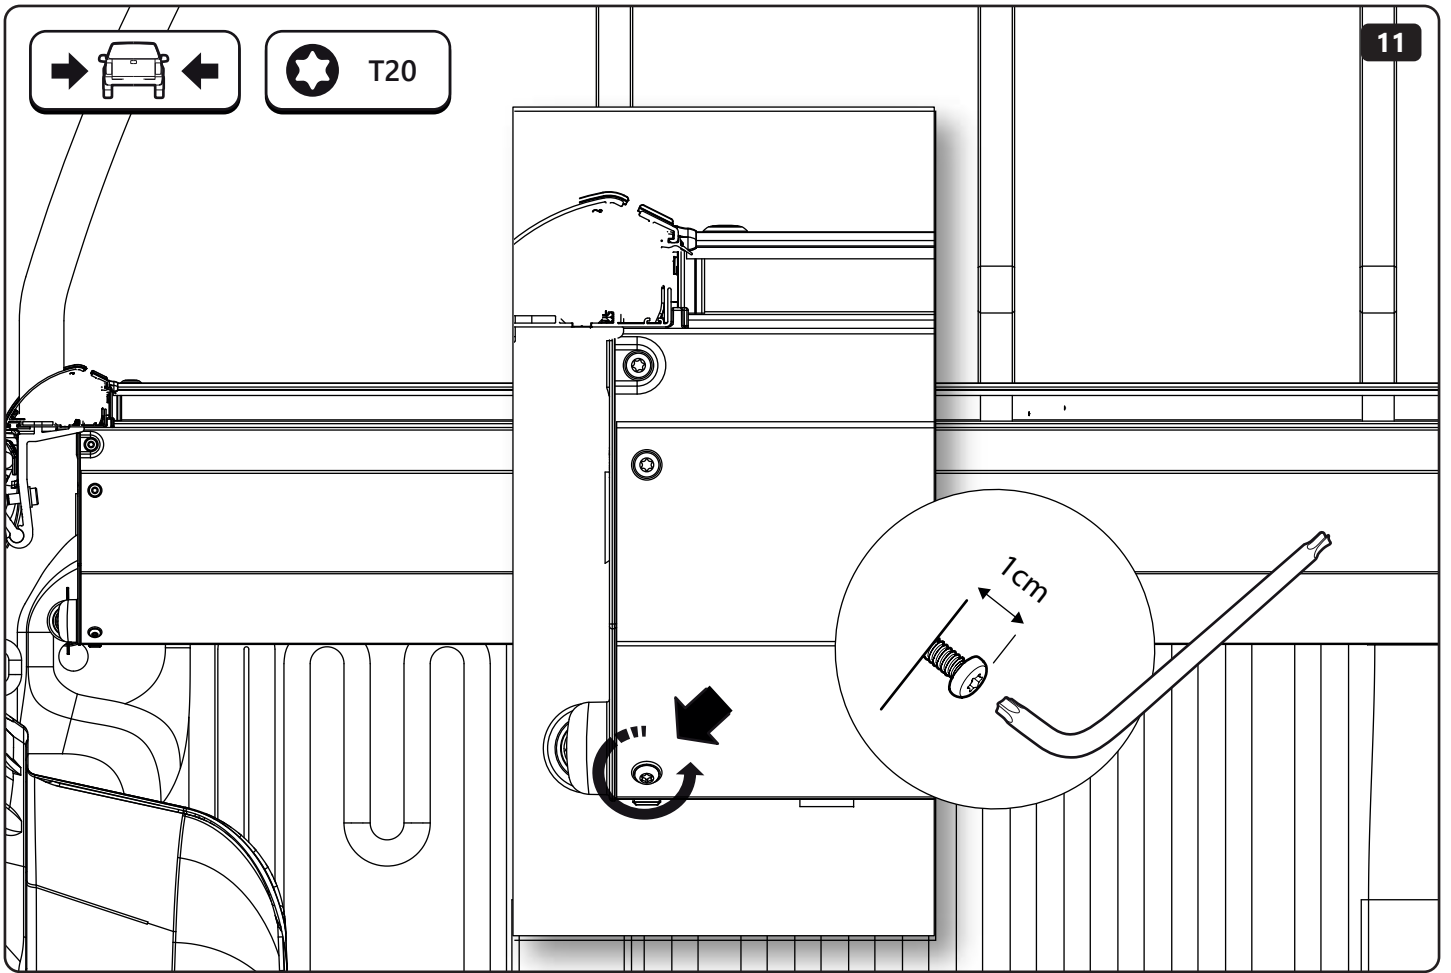

∅18mm

CAB POWER SOURCE

TUB POWER SOURCE

1

2

P

CAB POWER SOURCE

P