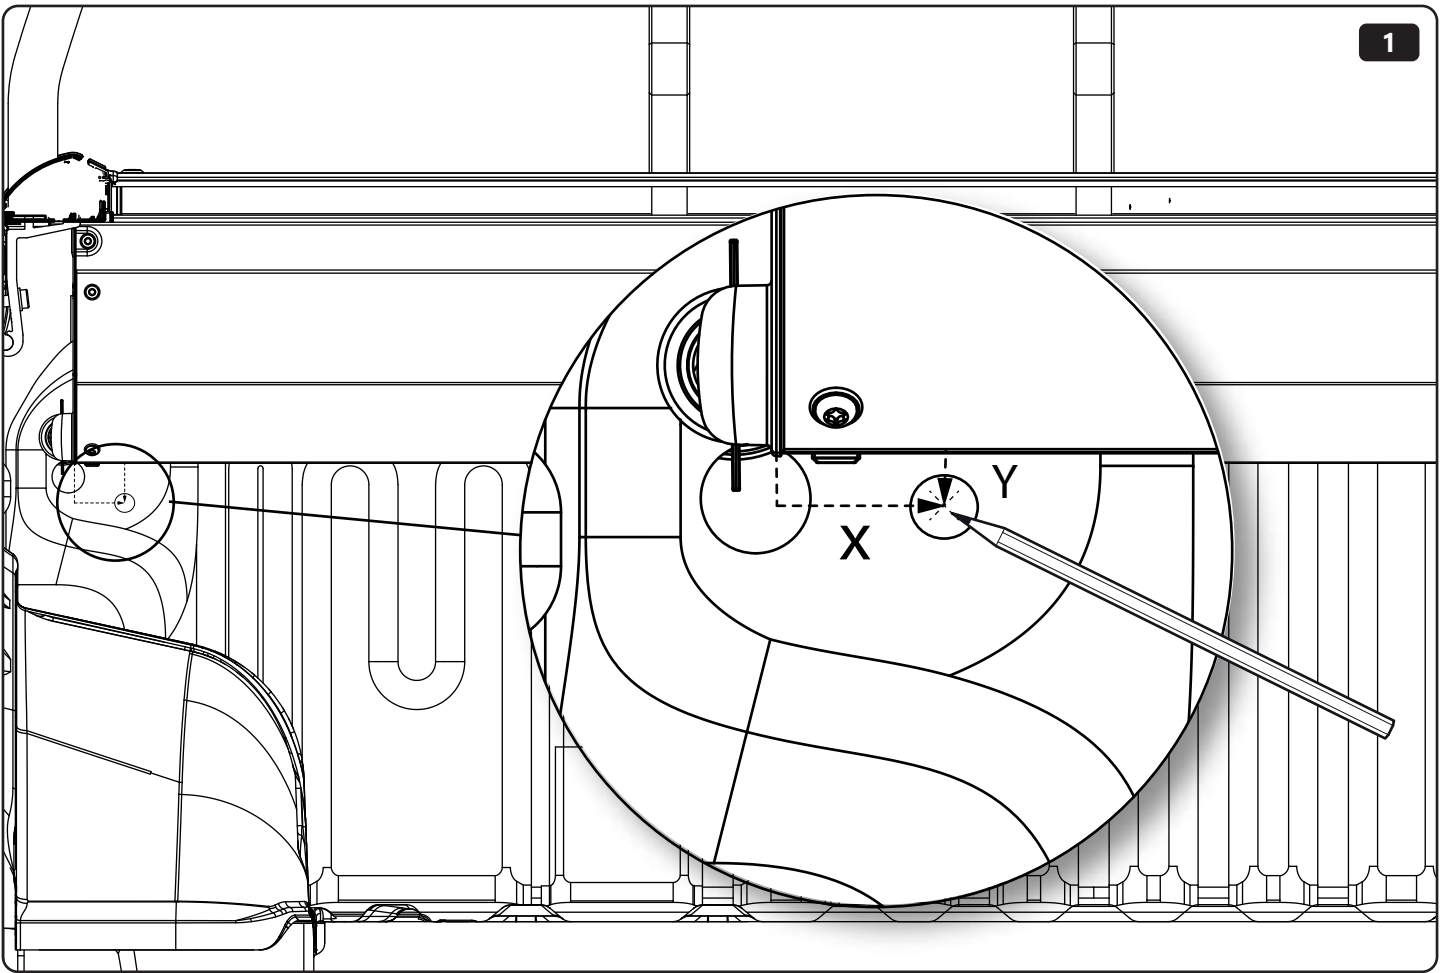

∅18mm

CAB POWER SOURCE

TUB POWER SOURCE

1

2

P

CAB POWER SOURCE

P