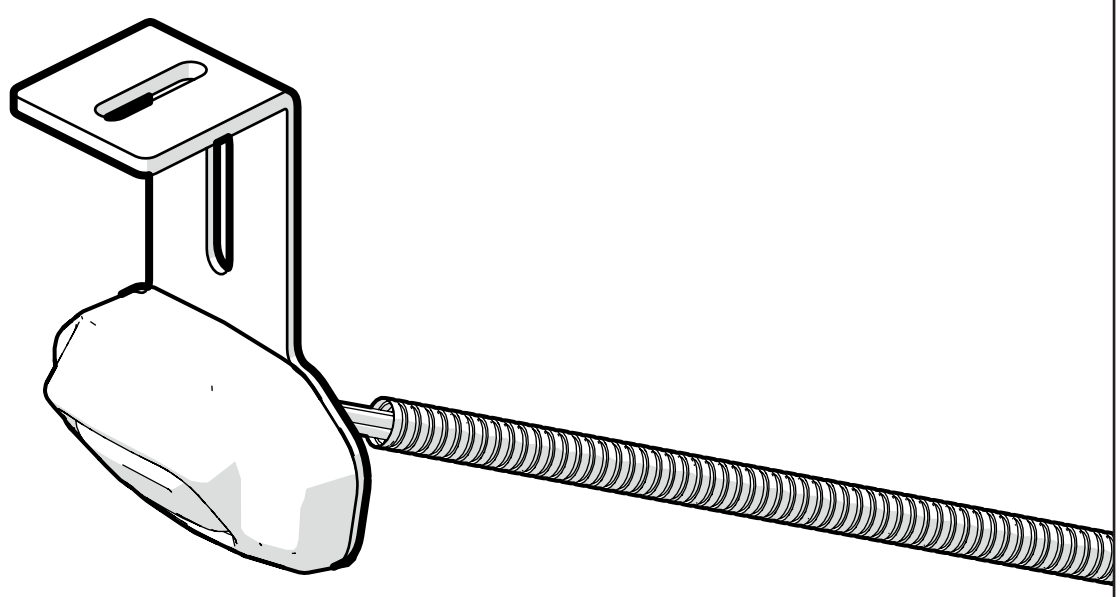

# Mountain Top<sup>®</sup> Tub Lighting Kit

Installation manual

Parts

**A**

x2

**B**

x1

Parts

TUB POWER SOURCE

CAB POWER SOURCE

6mm

T20

Customer Service	03 9791 9303 (08:00 - 16:00 CET)
Support	<a href="mailto:info@mountaintop.com.au">info@mountaintop.com.au</a>
Website	<a href="http://www.mountaintop.com.au">www.mountaintop.com.au</a>
Address	Dandenong South, Victoria 3175, Australia