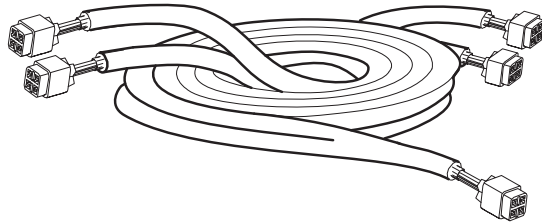

# Mountain Top<sup>®</sup> Tub Lighting Kit

Installation manual

Parts

**A**

x2

**B**

x1

Parts

**C**

x10

**D**

x2

Kit A STANDARD

**E**

M6 x 12

x2