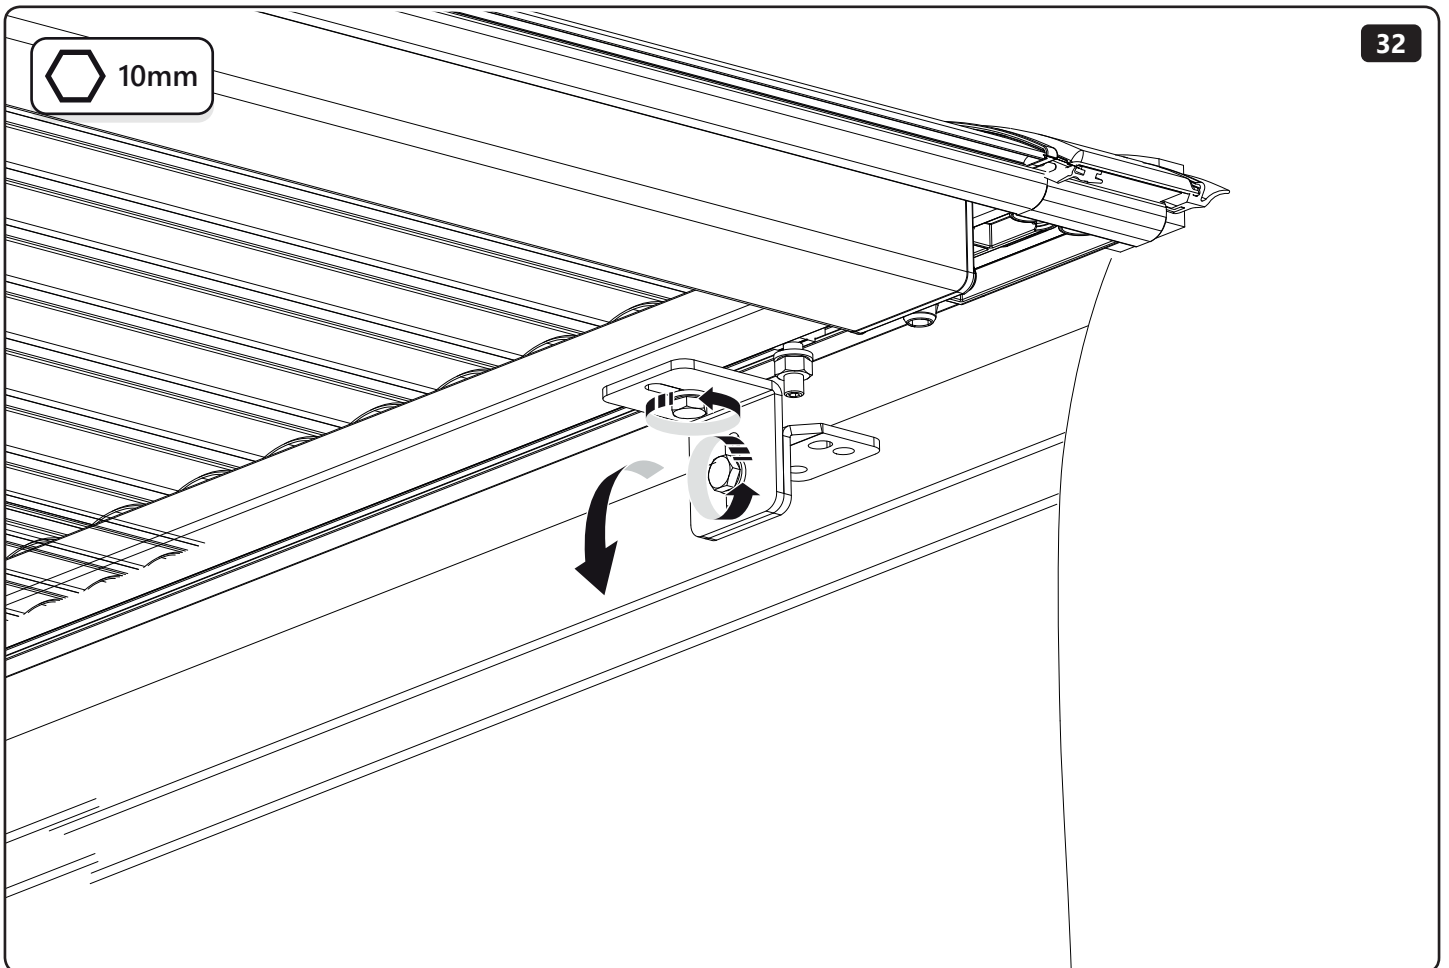

TUB POWER SOURCE

CAB POWER SOURCE

6mm

T20

Customer Service	03 9791 9303 (08:00 - 16:00 CET)
Support	<a href="mailto:info@mountaintop.com.au">info@mountaintop.com.au</a>
Website	<a href="http://www.mountaintop.com.au">www.mountaintop.com.au</a>
Address	Dandenong South, Victoria 3175, Australia