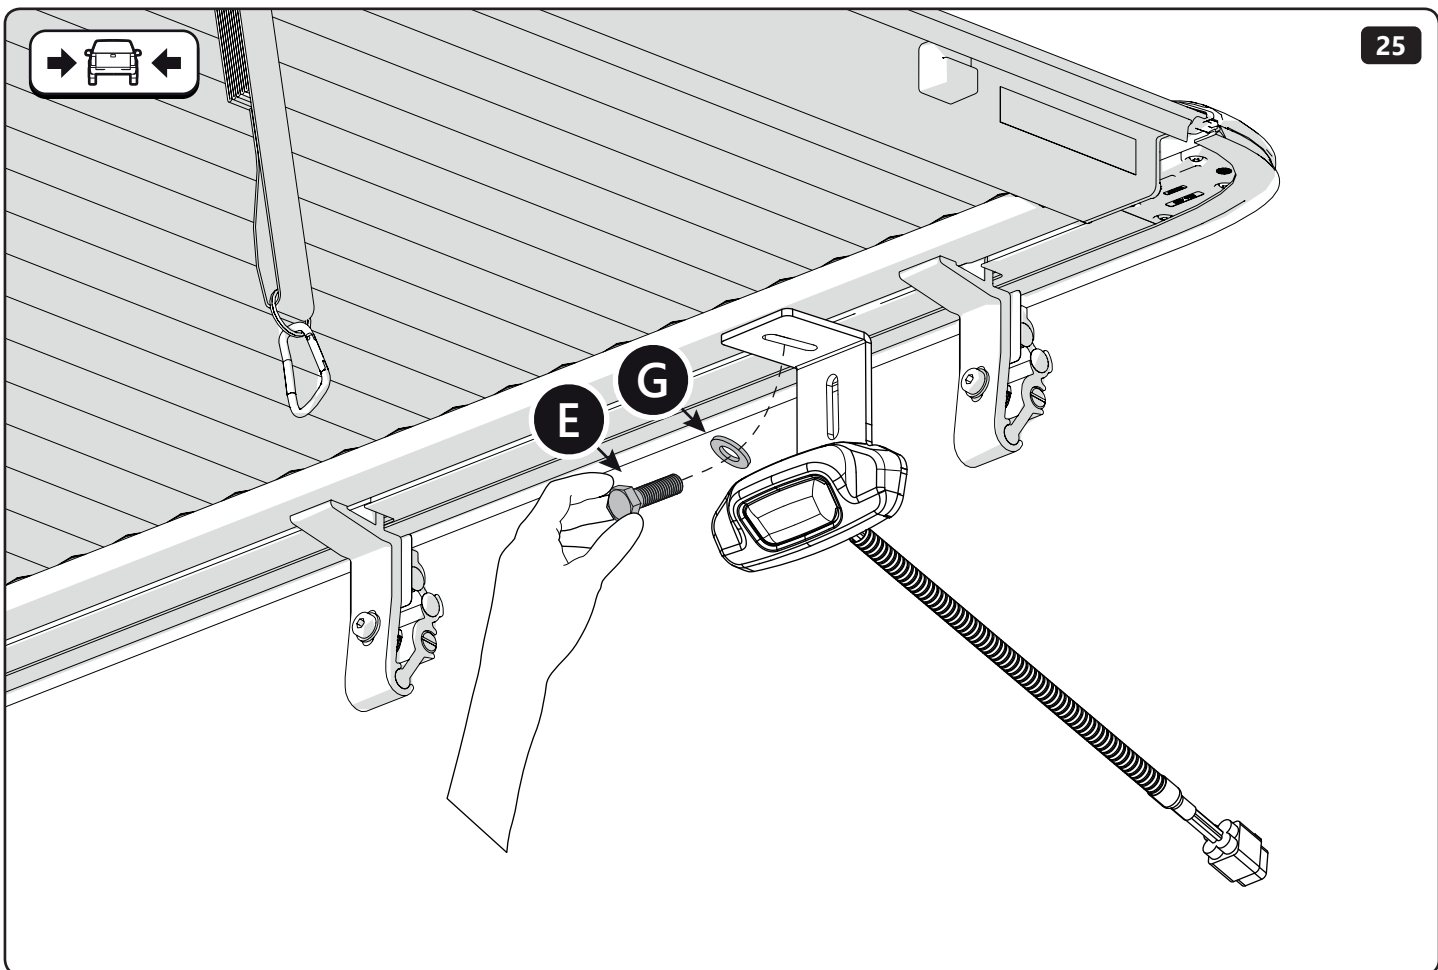

TUB POWER SOURCE

CAB POWER SOURCE

6mm

T20

Customer Service	03 9791 9303 (08:00 - 16:00 CET)
Support	<a href="mailto:info@mountaintop.com.au">info@mountaintop.com.au</a>
Website	<a href="http://www.mountaintop.com.au">www.mountaintop.com.au</a>
Address	Dandenong South, Victoria 3175, Australia