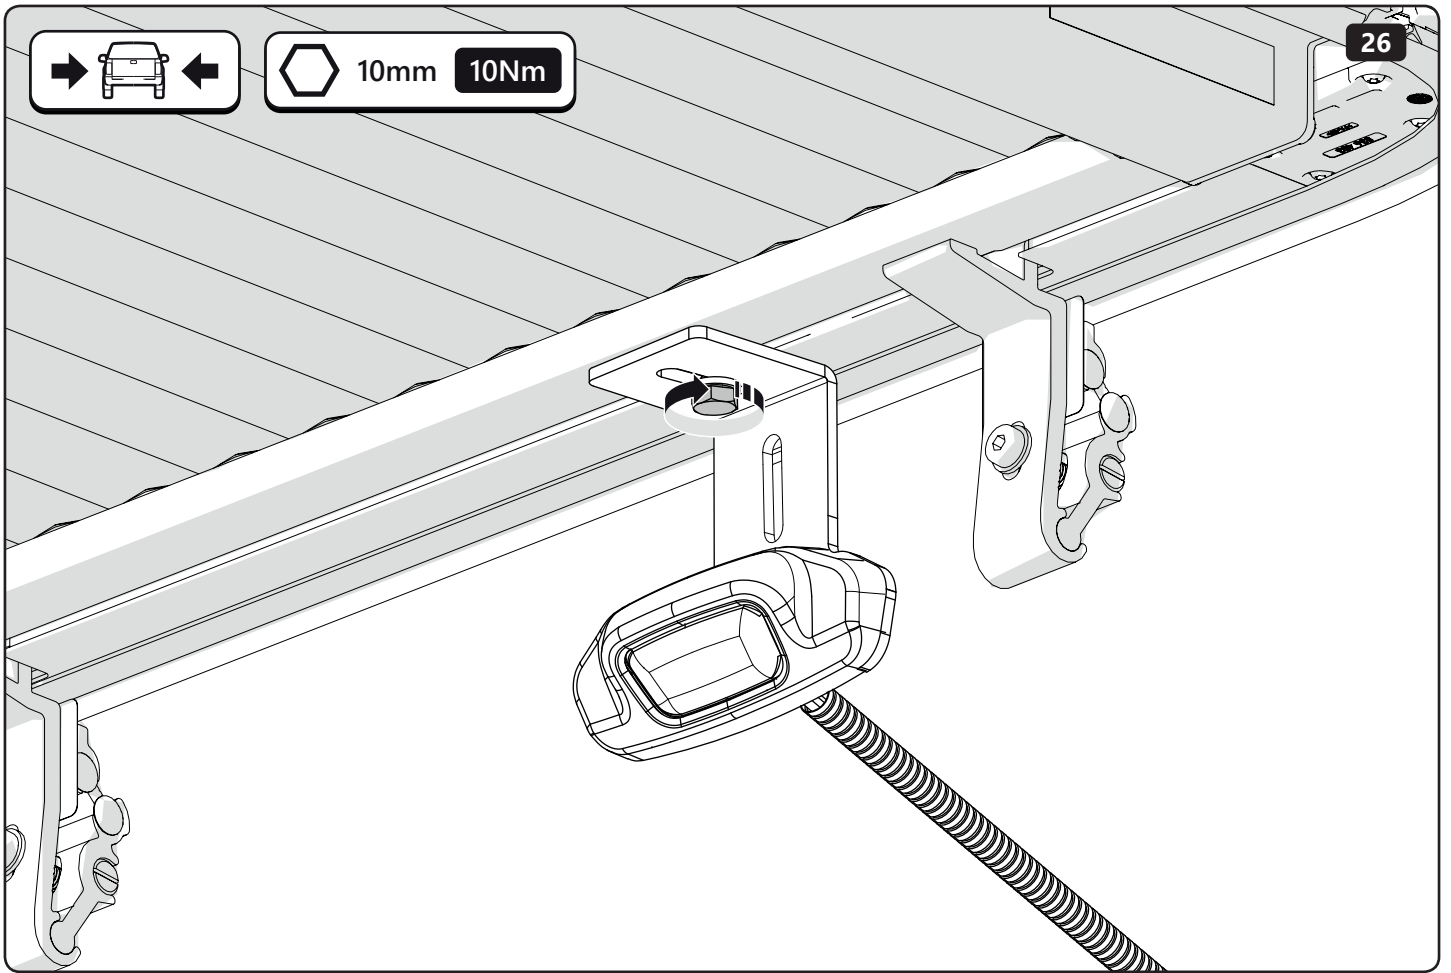

TUB POWER SOURCE

CAB POWER SOURCE

6mm

T20

Customer Service	03 9791 9303 (08:00 - 16:00 CET)
Support	<a href="mailto:info@mountaintop.com.au">info@mountaintop.com.au</a>
Website	<a href="http://www.mountaintop.com.au">www.mountaintop.com.au</a>
Address	Dandenong South, Victoria 3175, Australia