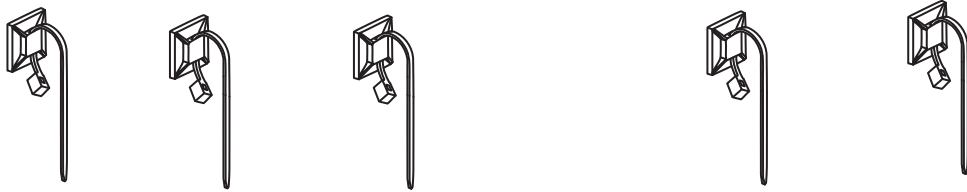

# Mountain Top<sup>®</sup> Tub Lighting Kit

Installation manual

Parts

**A**

x2

**B**

x1

Parts

∅18mm

CAB POWER SOURCE

TUB POWER SOURCE

1

2

P

CAB POWER SOURCE

P