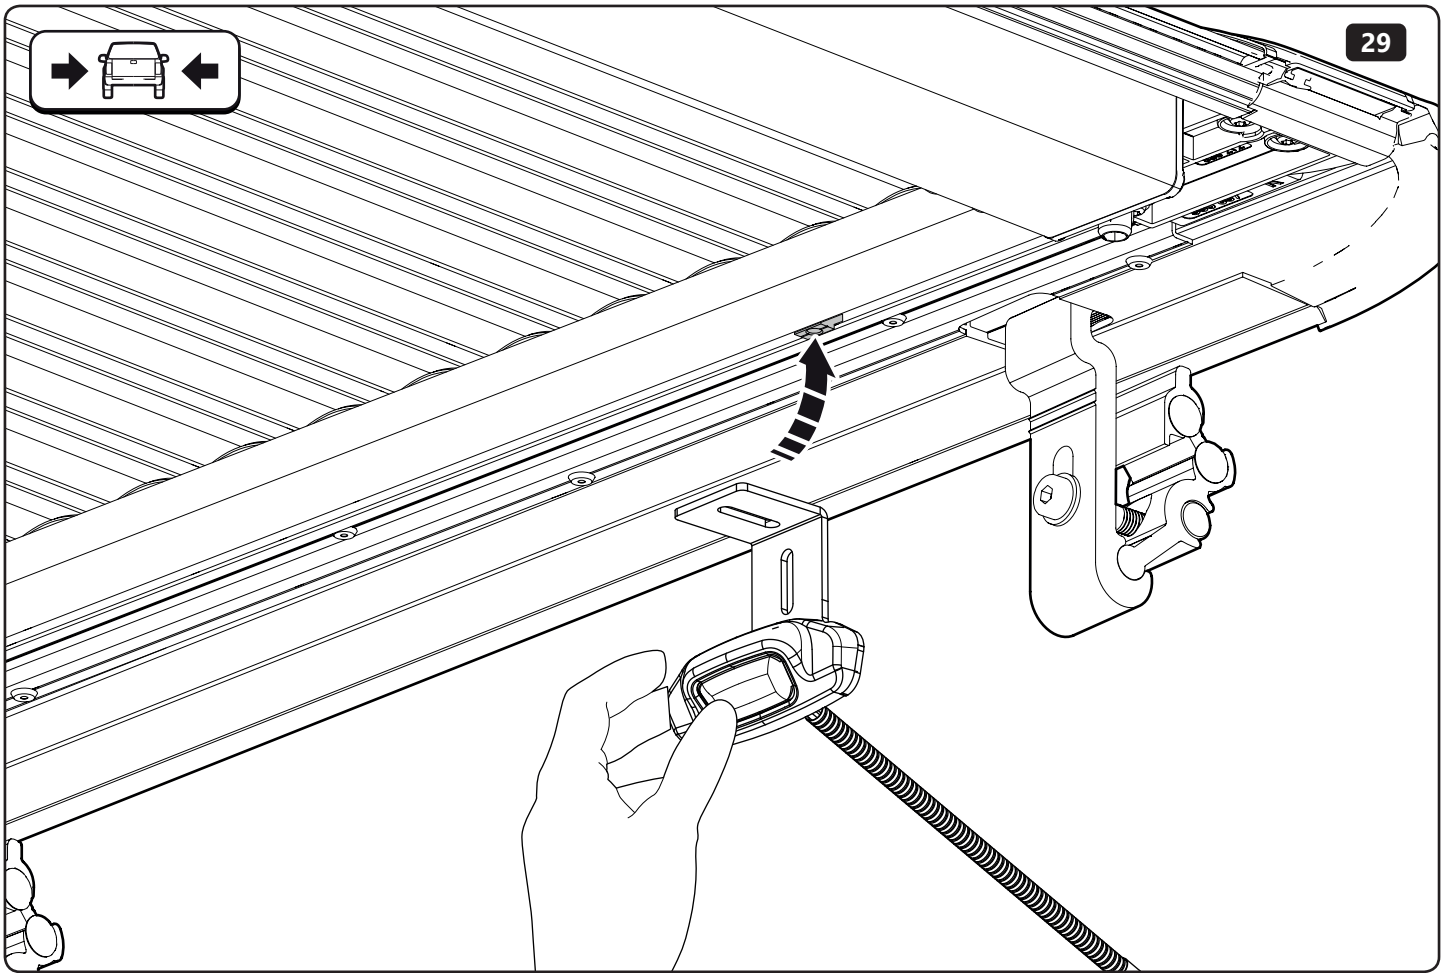

TUB POWER SOURCE

CAB POWER SOURCE

6mm

T20

Customer Service	03 9791 9303 (08:00 - 16:00 CET)
Support	<a href="mailto:info@mountaintop.com.au">info@mountaintop.com.au</a>
Website	<a href="http://www.mountaintop.com.au">www.mountaintop.com.au</a>
Address	Dandenong South, Victoria 3175, Australia