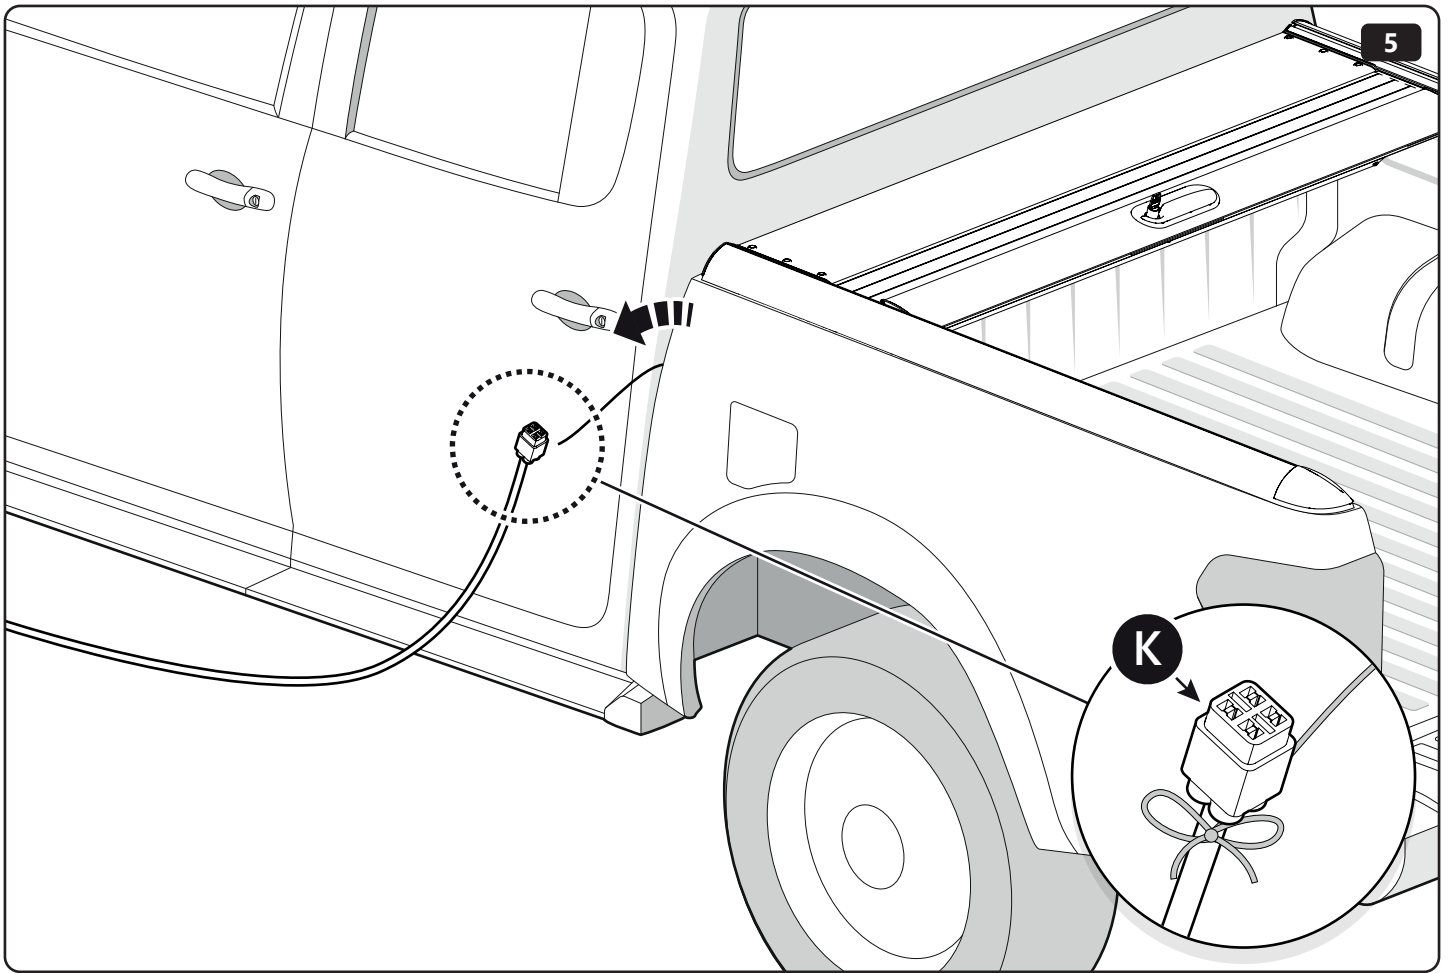

∅18mm

CAB POWER SOURCE

TUB POWER SOURCE

1

2

P

CAB POWER SOURCE

P