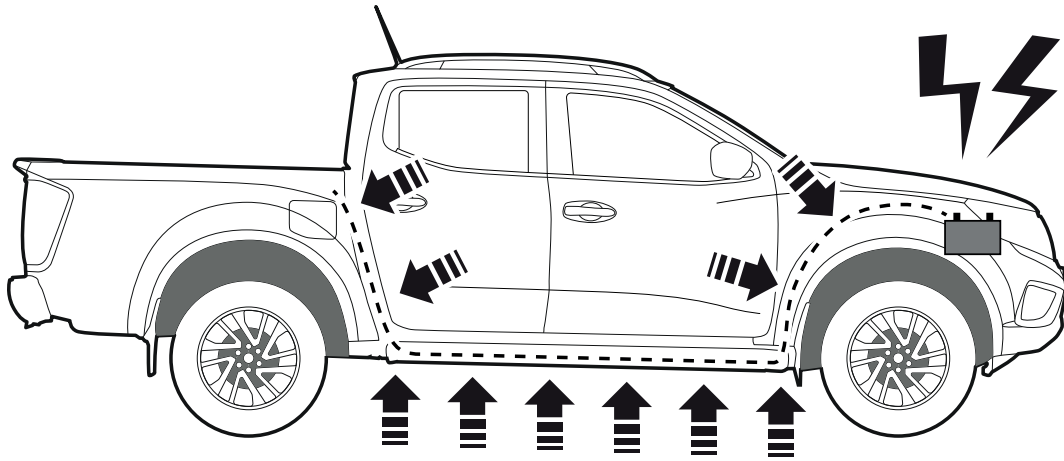

CAB POWER SOURCE