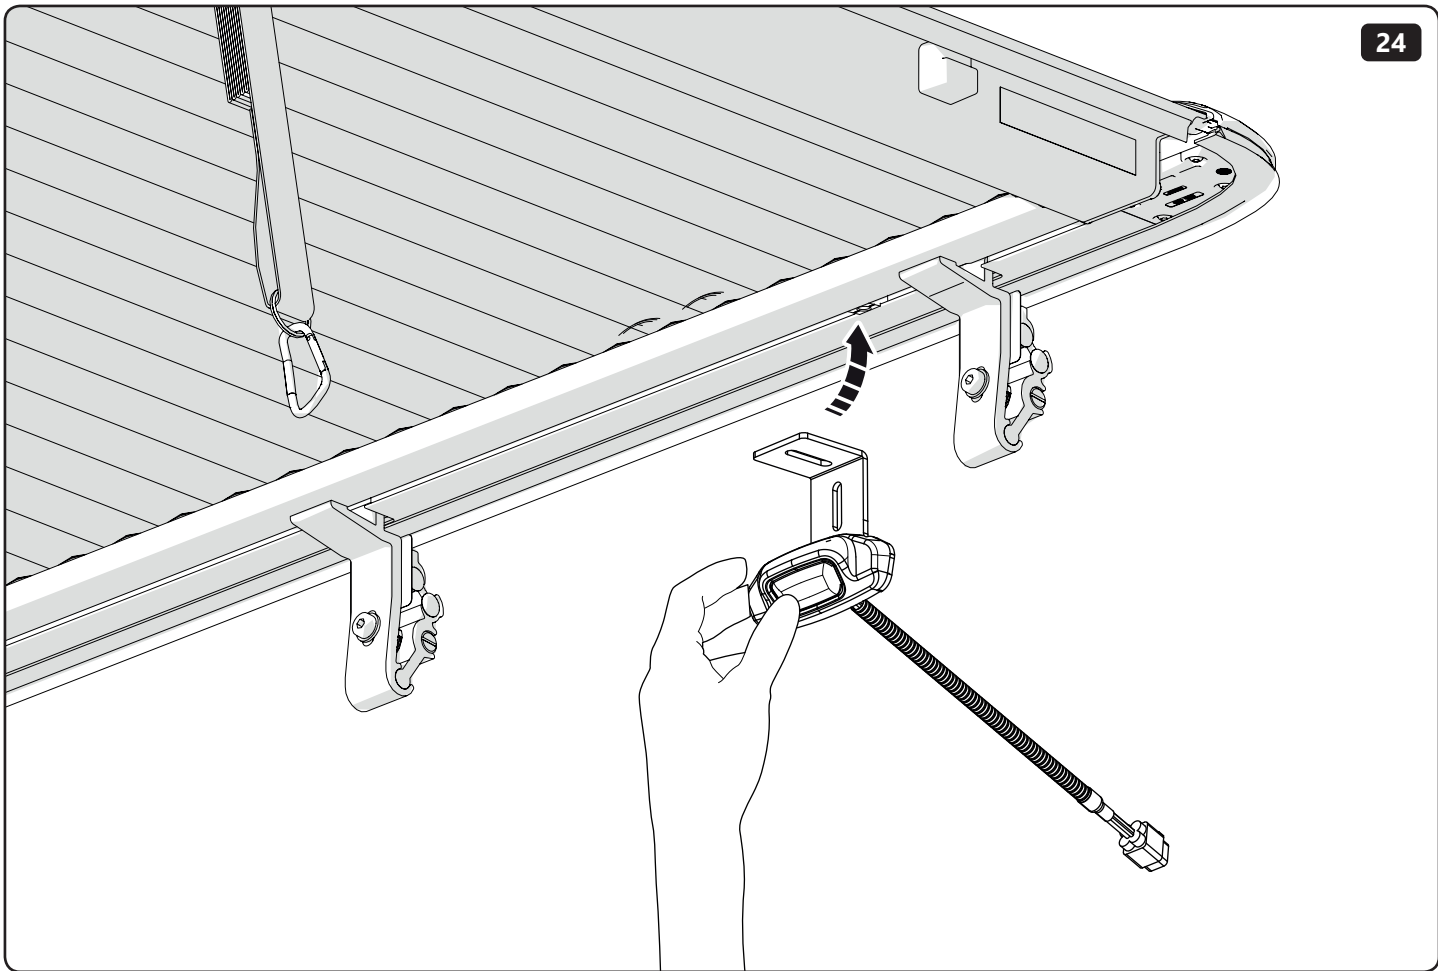

TUB POWER SOURCE

CAB POWER SOURCE

6mm

T20

Customer Service	03 9791 9303 (08:00 - 16:00 CET)
Support	<a href="mailto:info@mountaintop.com.au">info@mountaintop.com.au</a>
Website	<a href="http://www.mountaintop.com.au">www.mountaintop.com.au</a>
Address	Dandenong South, Victoria 3175, Australia