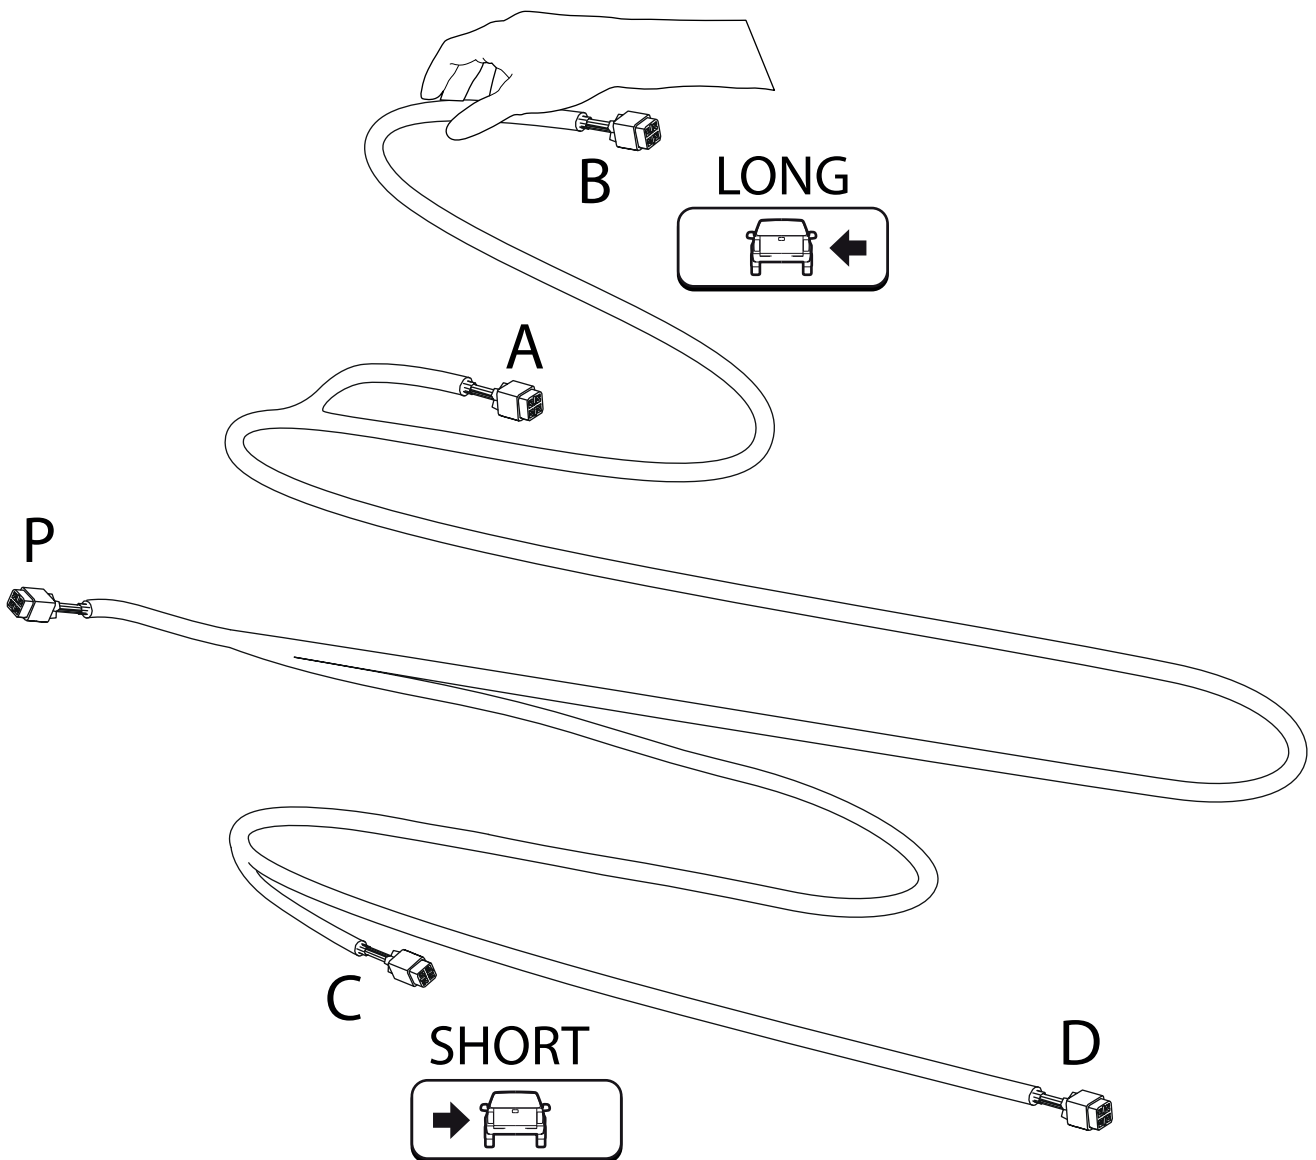

∅18mm

CAB POWER SOURCE

TUB POWER SOURCE

1

2

P

CAB POWER SOURCE

P