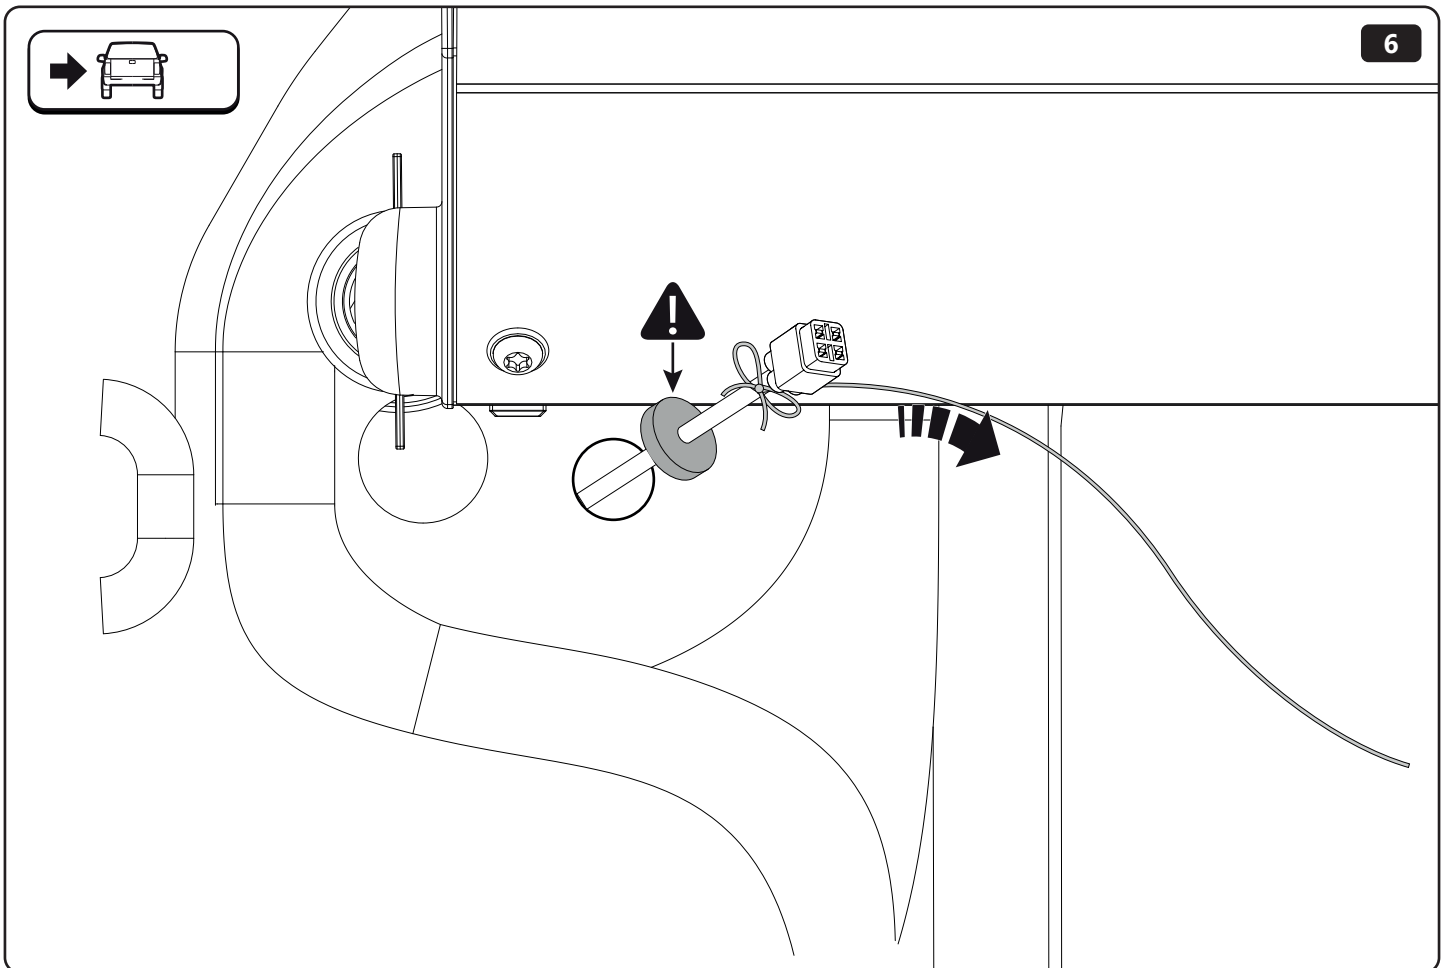

∅18mm

CAB POWER SOURCE

TUB POWER SOURCE

1

2

P

CAB POWER SOURCE

P