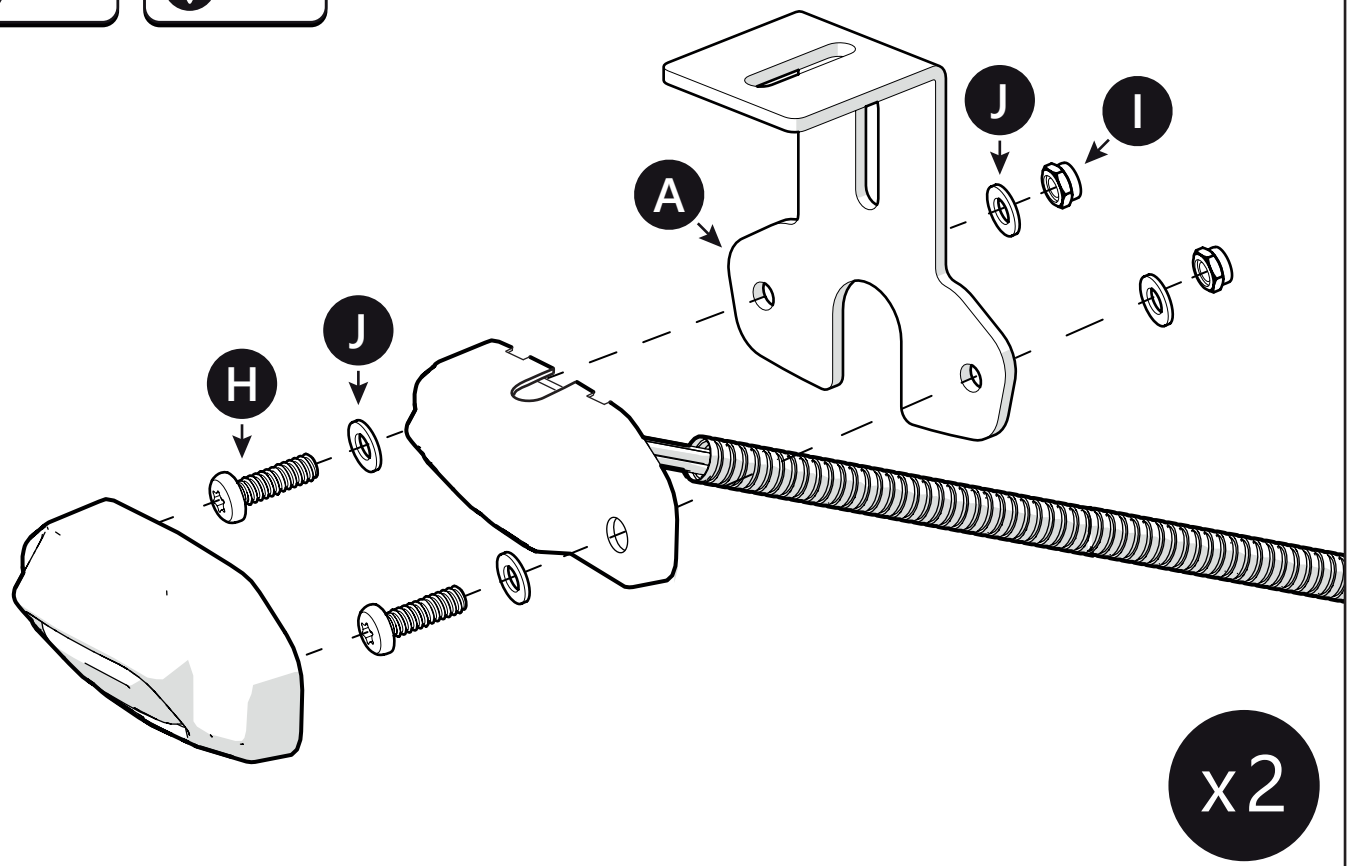

TUB POWER SOURCE

CAB POWER SOURCE

6mm

T20

Customer Service	03 9791 9303 (08:00 - 16:00 CET)
Support	<a href="mailto:info@mountaintop.com.au">info@mountaintop.com.au</a>
Website	<a href="http://www.mountaintop.com.au">www.mountaintop.com.au</a>
Address	Dandenong South, Victoria 3175, Australia