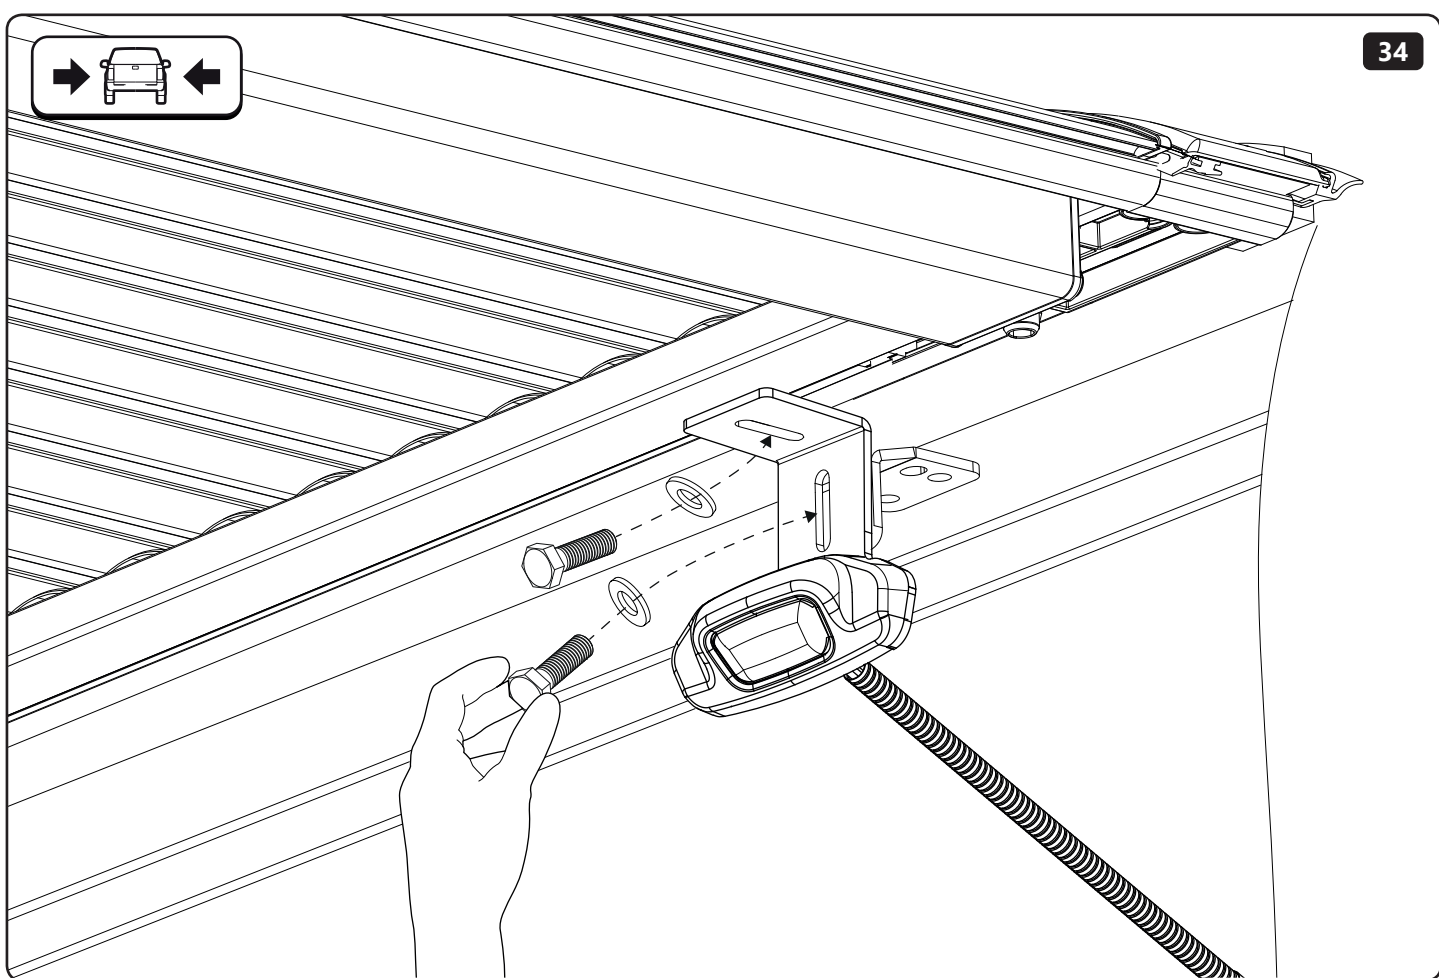

TUB POWER SOURCE

CAB POWER SOURCE

6mm

T20

Customer Service	03 9791 9303 (08:00 - 16:00 CET)
Support	<a href="mailto:info@mountaintop.com.au">info@mountaintop.com.au</a>
Website	<a href="http://www.mountaintop.com.au">www.mountaintop.com.au</a>
Address	Dandenong South, Victoria 3175, Australia