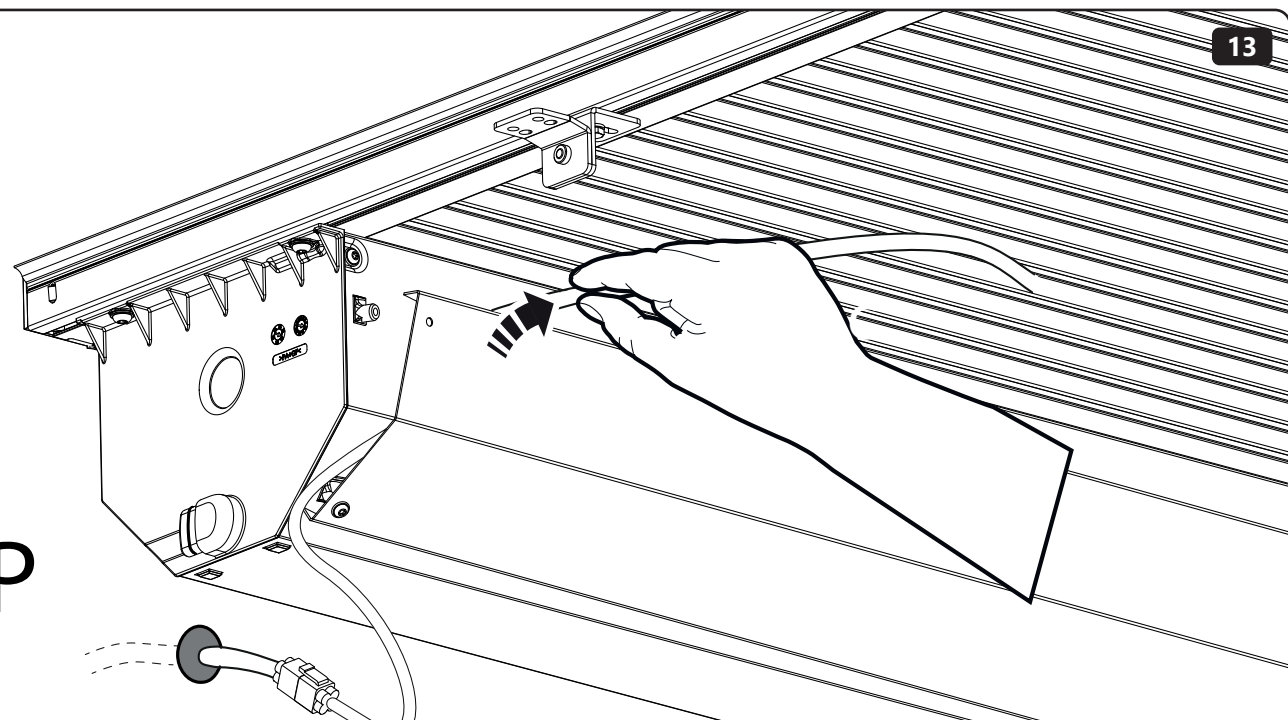

∅18mm

CAB POWER SOURCE

TUB POWER SOURCE

1

2

P

CAB POWER SOURCE

P