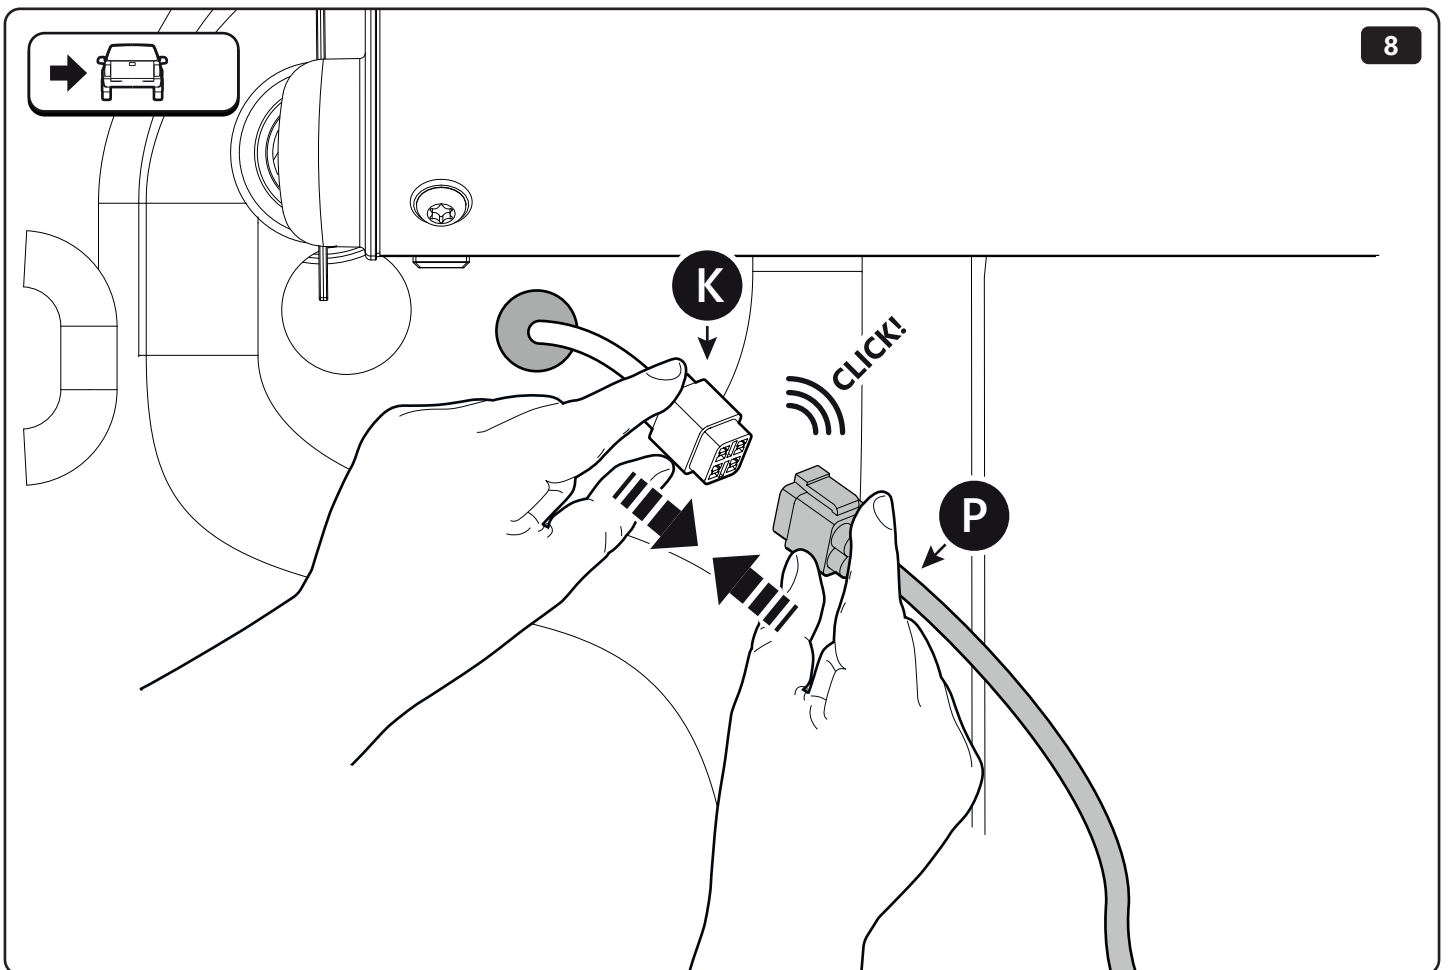

∅18mm

CAB POWER SOURCE

TUB POWER SOURCE

1

2

P

CAB POWER SOURCE

P