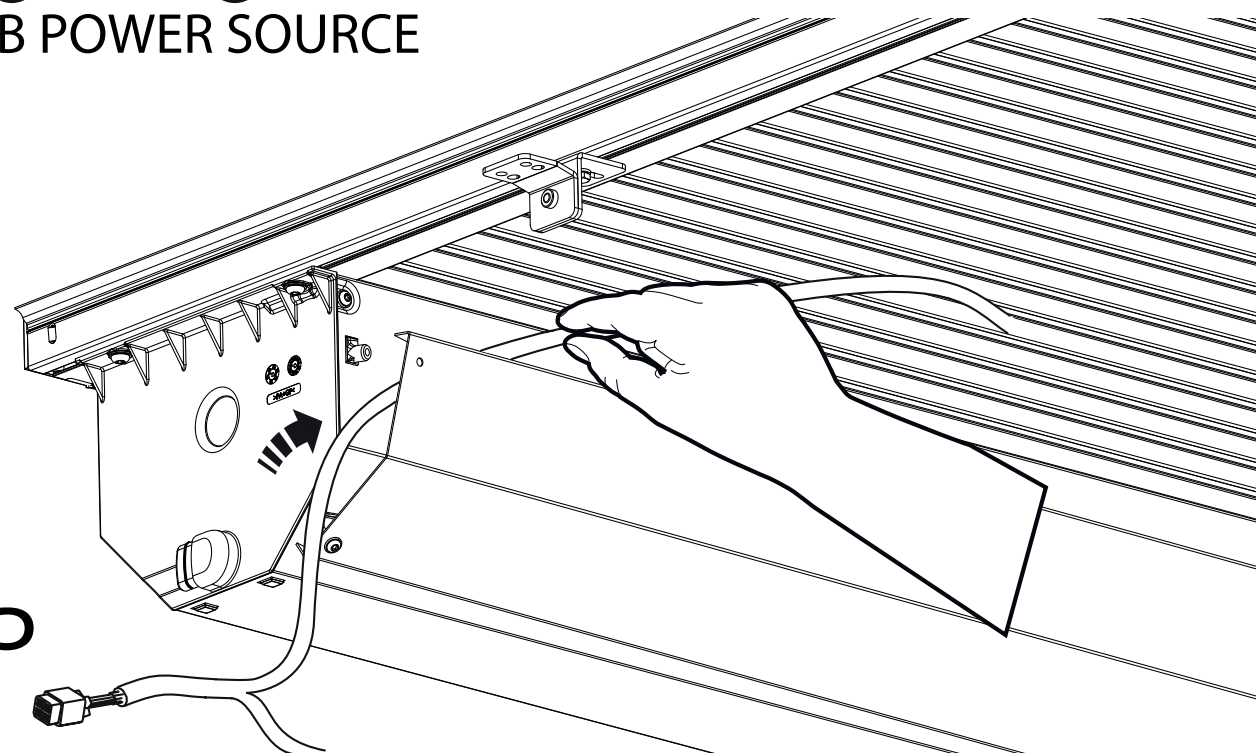

∅18mm

CAB POWER SOURCE

TUB POWER SOURCE

1

2

P

CAB POWER SOURCE

P