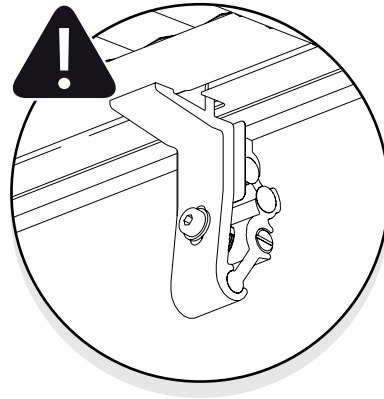

TUB POWER SOURCE

CAB POWER SOURCE

6mm

T20

Customer Service	03 9791 9303 (08:00 - 16:00 CET)
Support	<a href="mailto:info@mountaintop.com.au">info@mountaintop.com.au</a>
Website	<a href="http://www.mountaintop.com.au">www.mountaintop.com.au</a>
Address	Dandenong South, Victoria 3175, Australia