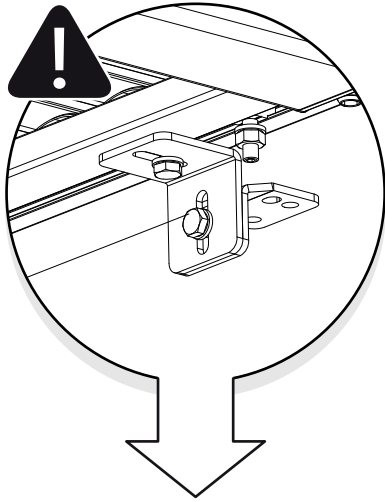

TUB POWER SOURCE

CAB POWER SOURCE

6mm

T20

Customer Service	03 9791 9303 (08:00 - 16:00 CET)
Support	<a href="mailto:info@mountaintop.com.au">info@mountaintop.com.au</a>
Website	<a href="http://www.mountaintop.com.au">www.mountaintop.com.au</a>
Address	Dandenong South, Victoria 3175, Australia