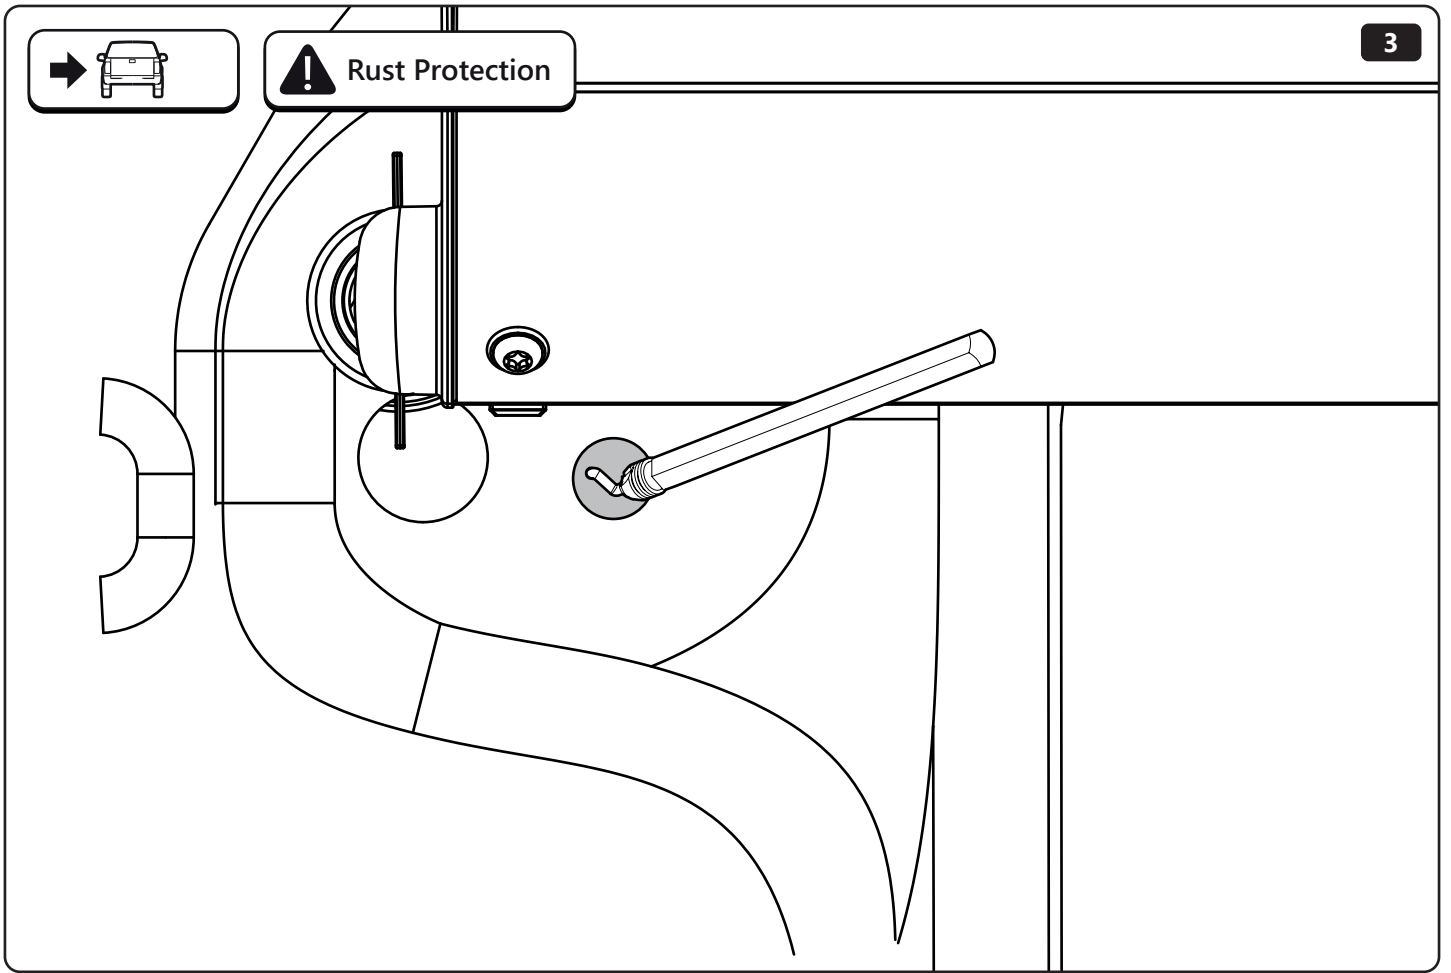

∅18mm

CAB POWER SOURCE

TUB POWER SOURCE

1

2

P

CAB POWER SOURCE

P