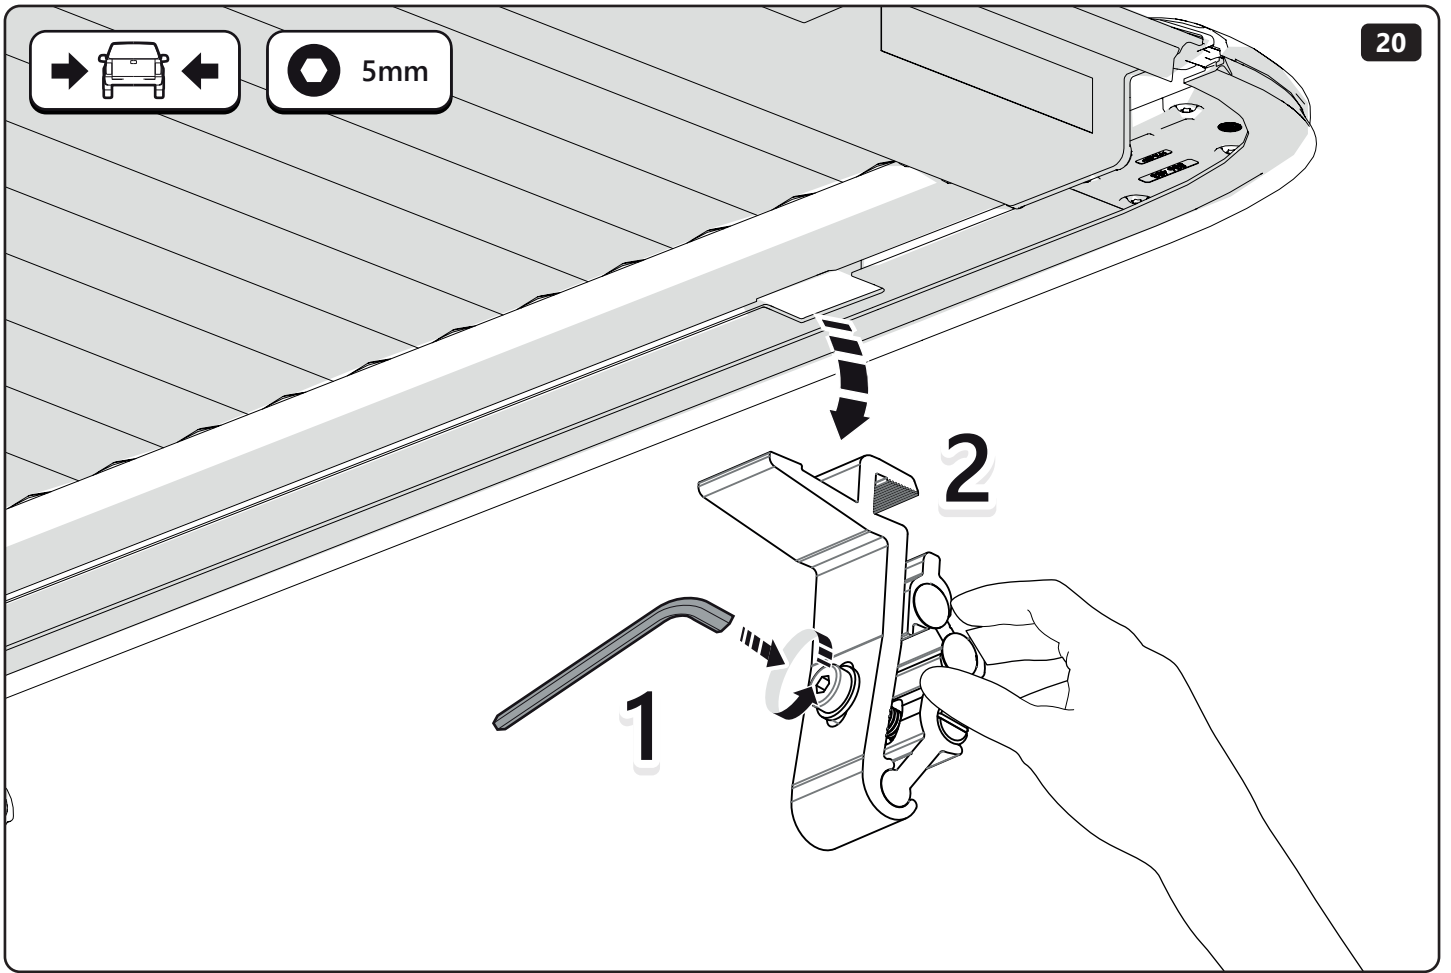

TUB POWER SOURCE

CAB POWER SOURCE

6mm

T20

Customer Service	03 9791 9303 (08:00 - 16:00 CET)
Support	<a href="mailto:info@mountaintop.com.au">info@mountaintop.com.au</a>
Website	<a href="http://www.mountaintop.com.au">www.mountaintop.com.au</a>
Address	Dandenong South, Victoria 3175, Australia