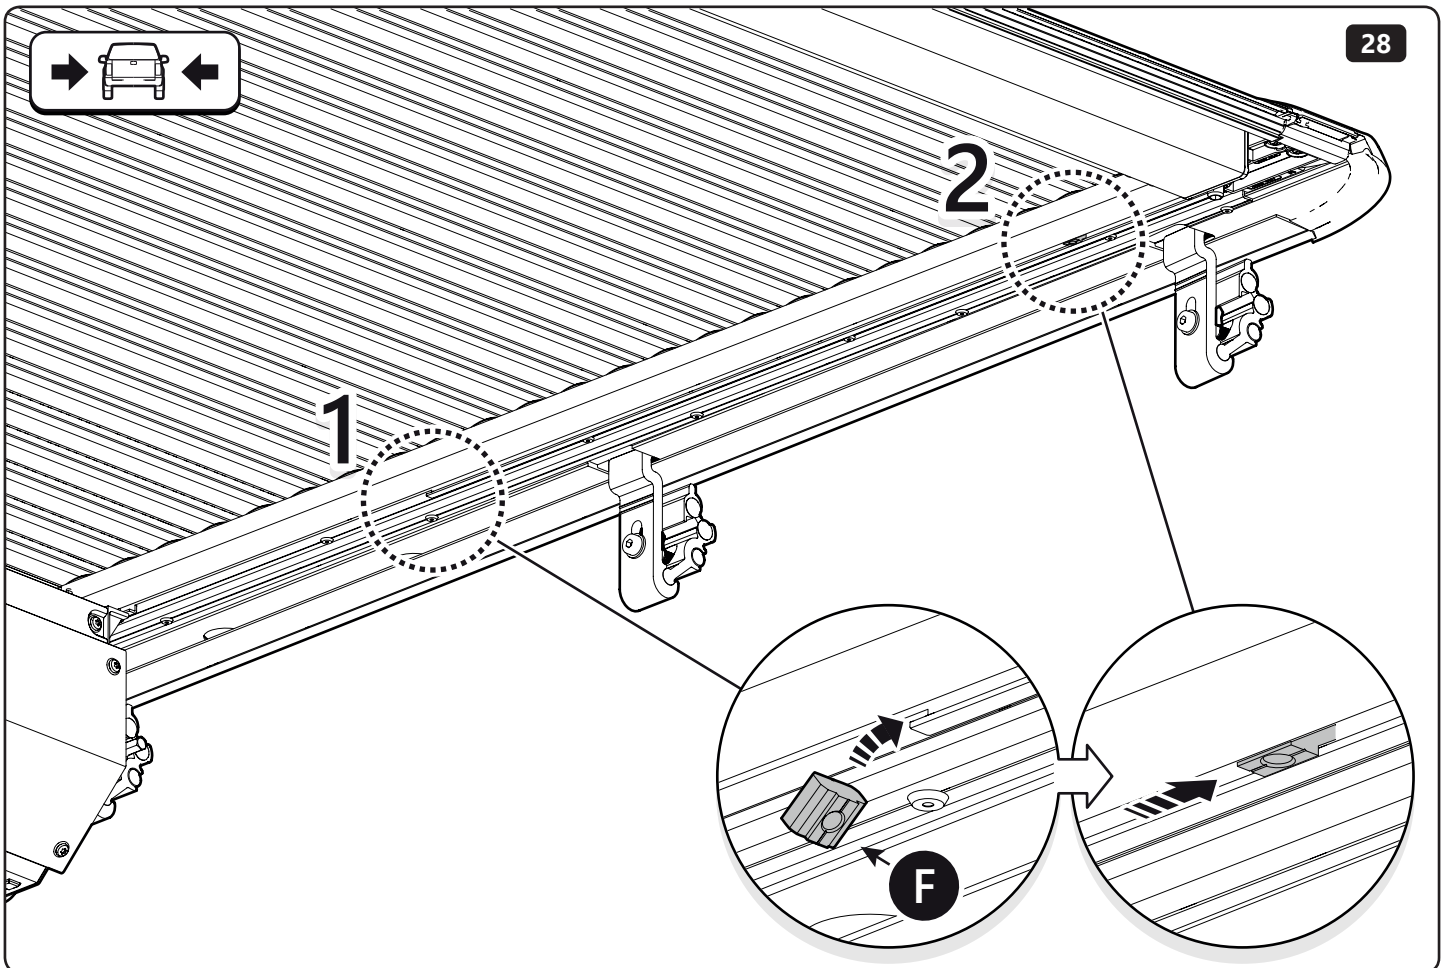

TUB POWER SOURCE

CAB POWER SOURCE

6mm

T20

Customer Service	03 9791 9303 (08:00 - 16:00 CET)
Support	<a href="mailto:info@mountaintop.com.au">info@mountaintop.com.au</a>
Website	<a href="http://www.mountaintop.com.au">www.mountaintop.com.au</a>
Address	Dandenong South, Victoria 3175, Australia