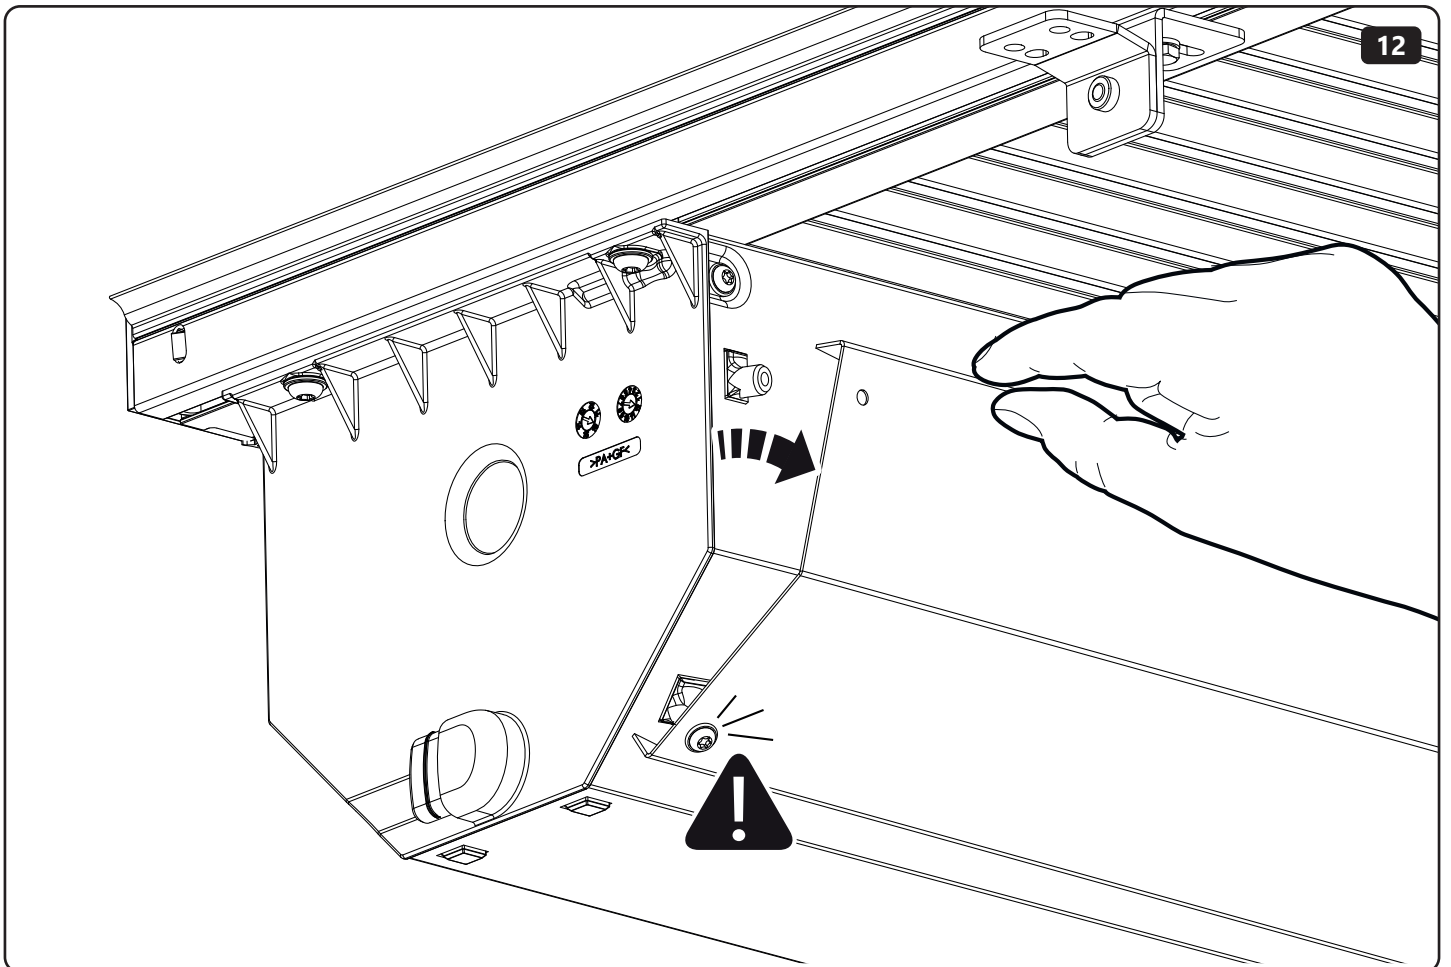

∅18mm

CAB POWER SOURCE

TUB POWER SOURCE

1

2

P

CAB POWER SOURCE

P