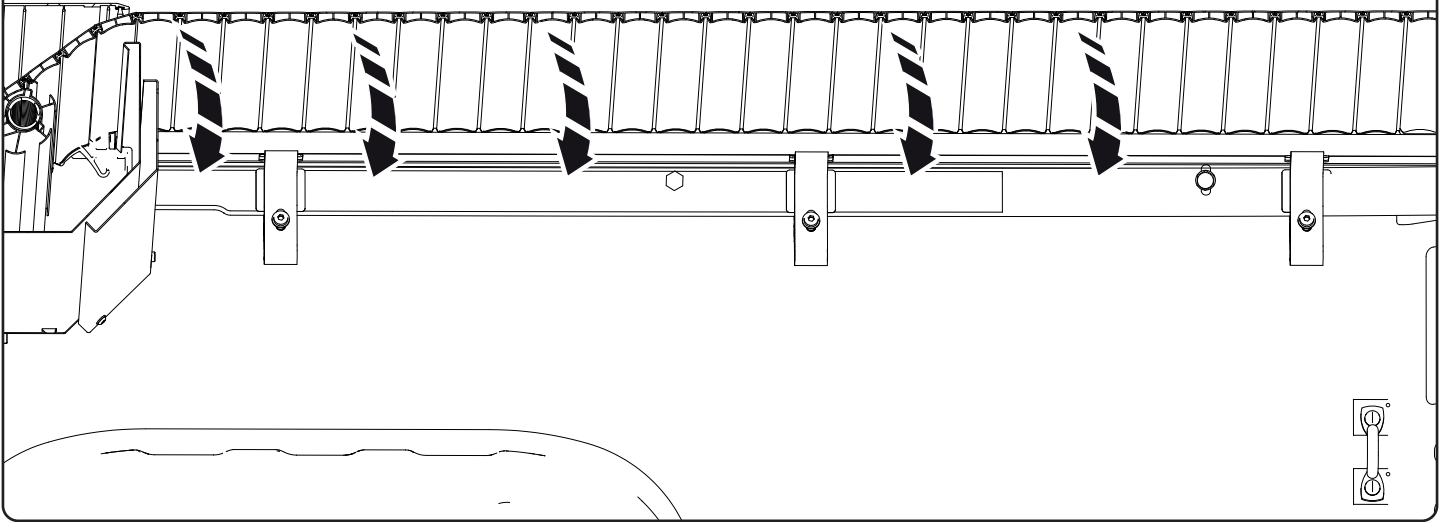

∅18mm

CAB POWER SOURCE

TUB POWER SOURCE

1

2

P

CAB POWER SOURCE

P