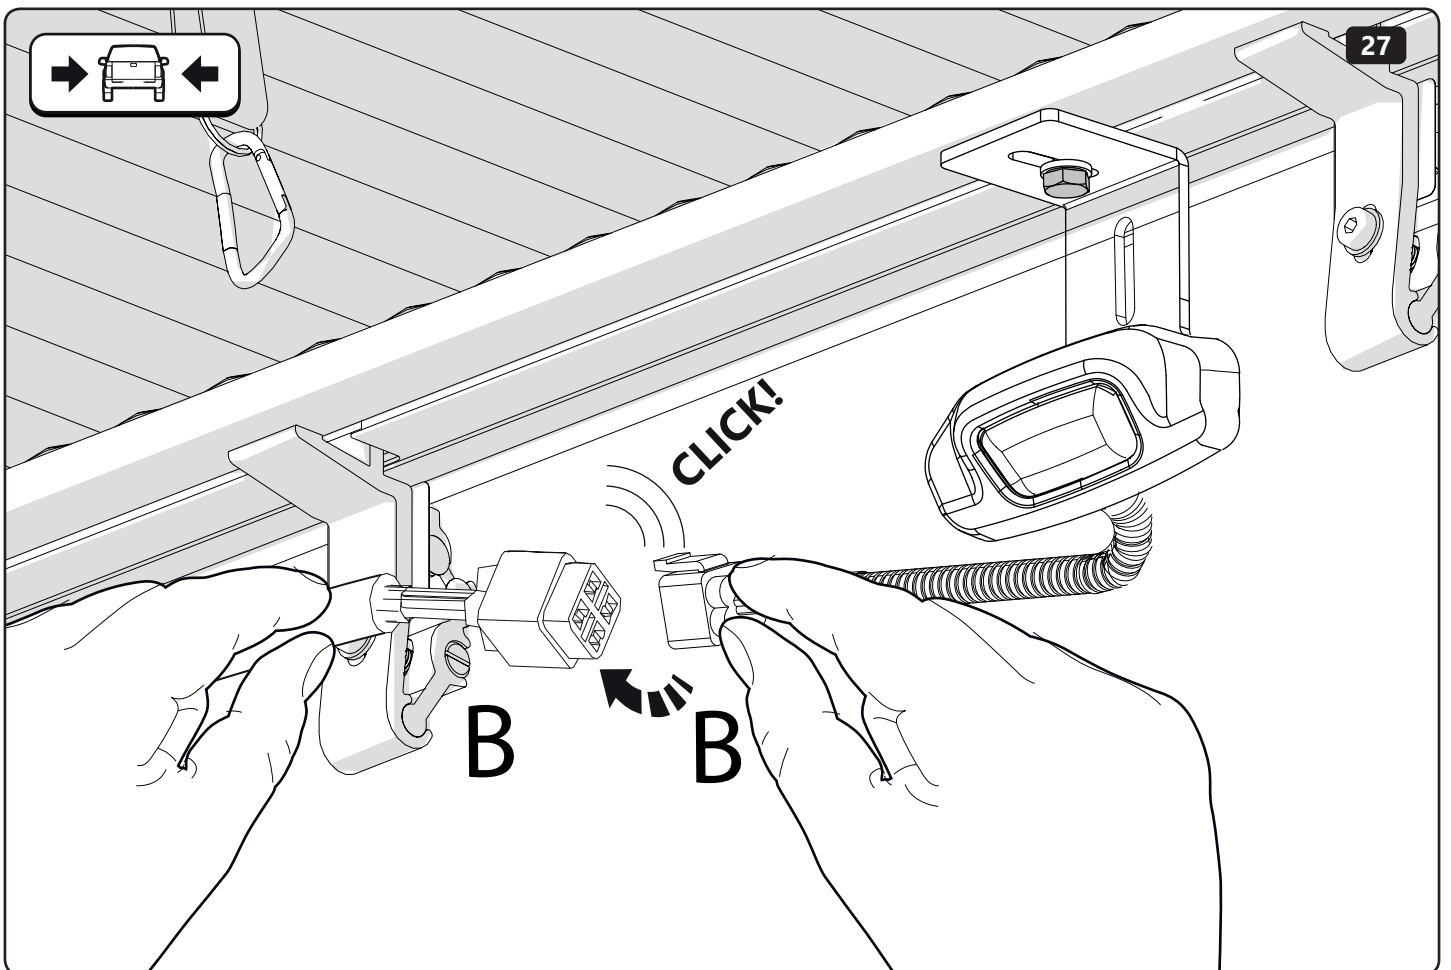

TUB POWER SOURCE

CAB POWER SOURCE

6mm

T20

Customer Service	03 9791 9303 (08:00 - 16:00 CET)
Support	<a href="mailto:info@mountaintop.com.au">info@mountaintop.com.au</a>
Website	<a href="http://www.mountaintop.com.au">www.mountaintop.com.au</a>
Address	Dandenong South, Victoria 3175, Australia