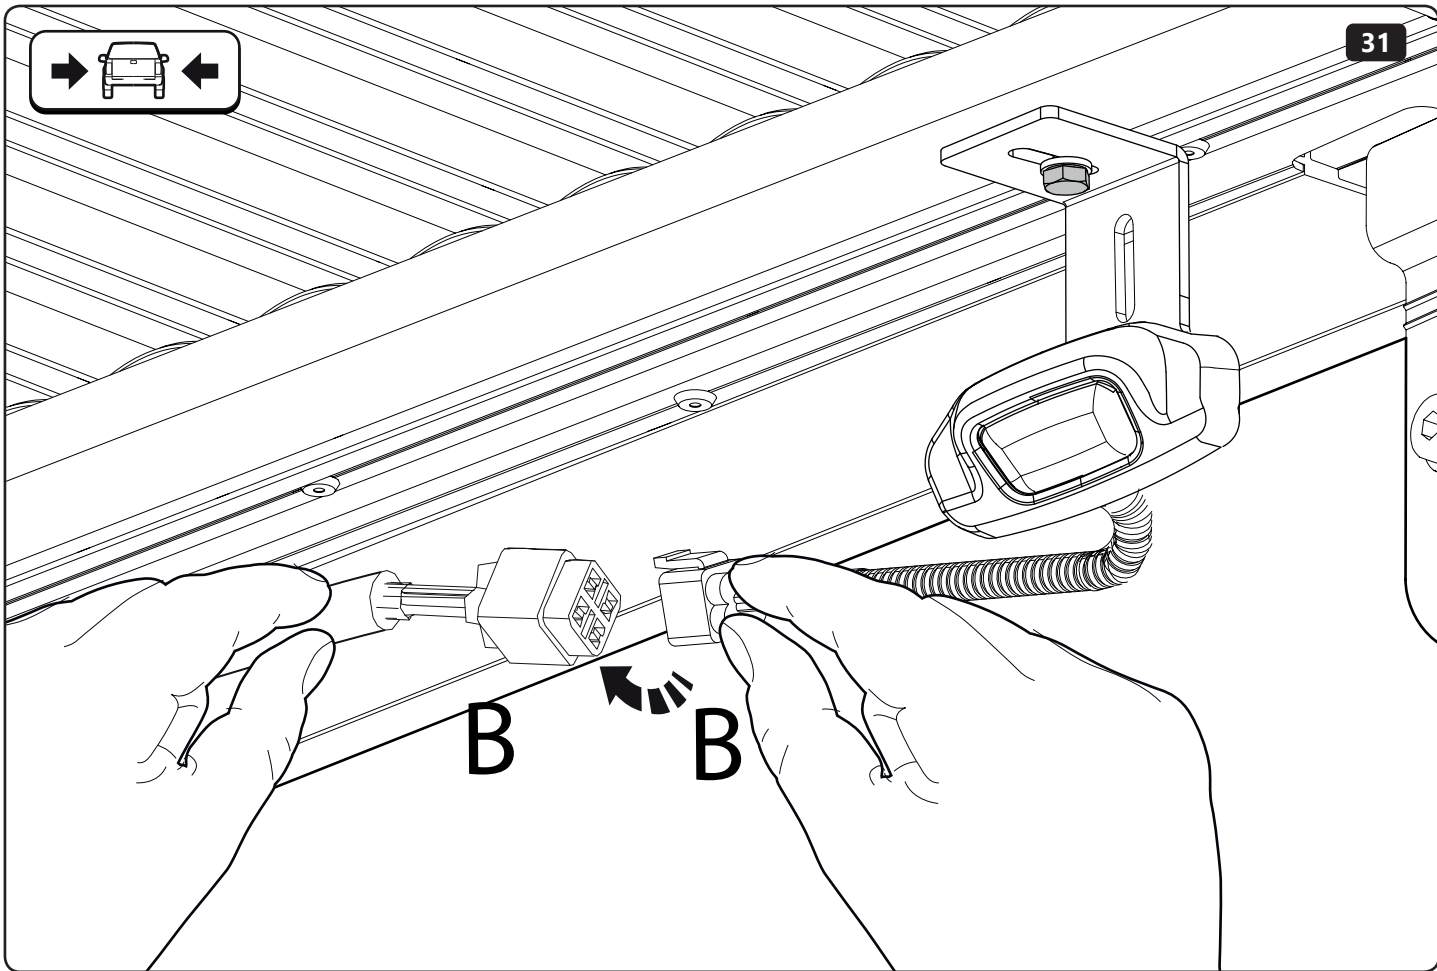

TUB POWER SOURCE

CAB POWER SOURCE

6mm

T20

Customer Service	03 9791 9303 (08:00 - 16:00 CET)
Support	<a href="mailto:info@mountaintop.com.au">info@mountaintop.com.au</a>
Website	<a href="http://www.mountaintop.com.au">www.mountaintop.com.au</a>
Address	Dandenong South, Victoria 3175, Australia