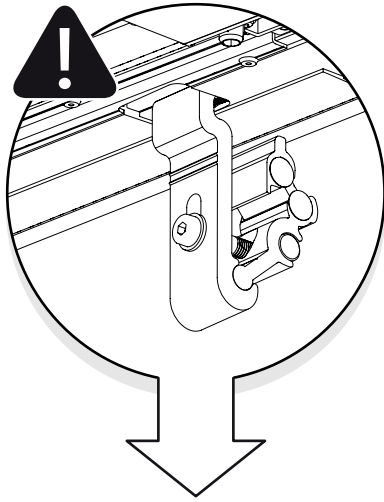

TUB POWER SOURCE

CAB POWER SOURCE

6mm

T20

Customer Service	03 9791 9303 (08:00 - 16:00 CET)
Support	<a href="mailto:info@mountaintop.com.au">info@mountaintop.com.au</a>
Website	<a href="http://www.mountaintop.com.au">www.mountaintop.com.au</a>
Address	Dandenong South, Victoria 3175, Australia