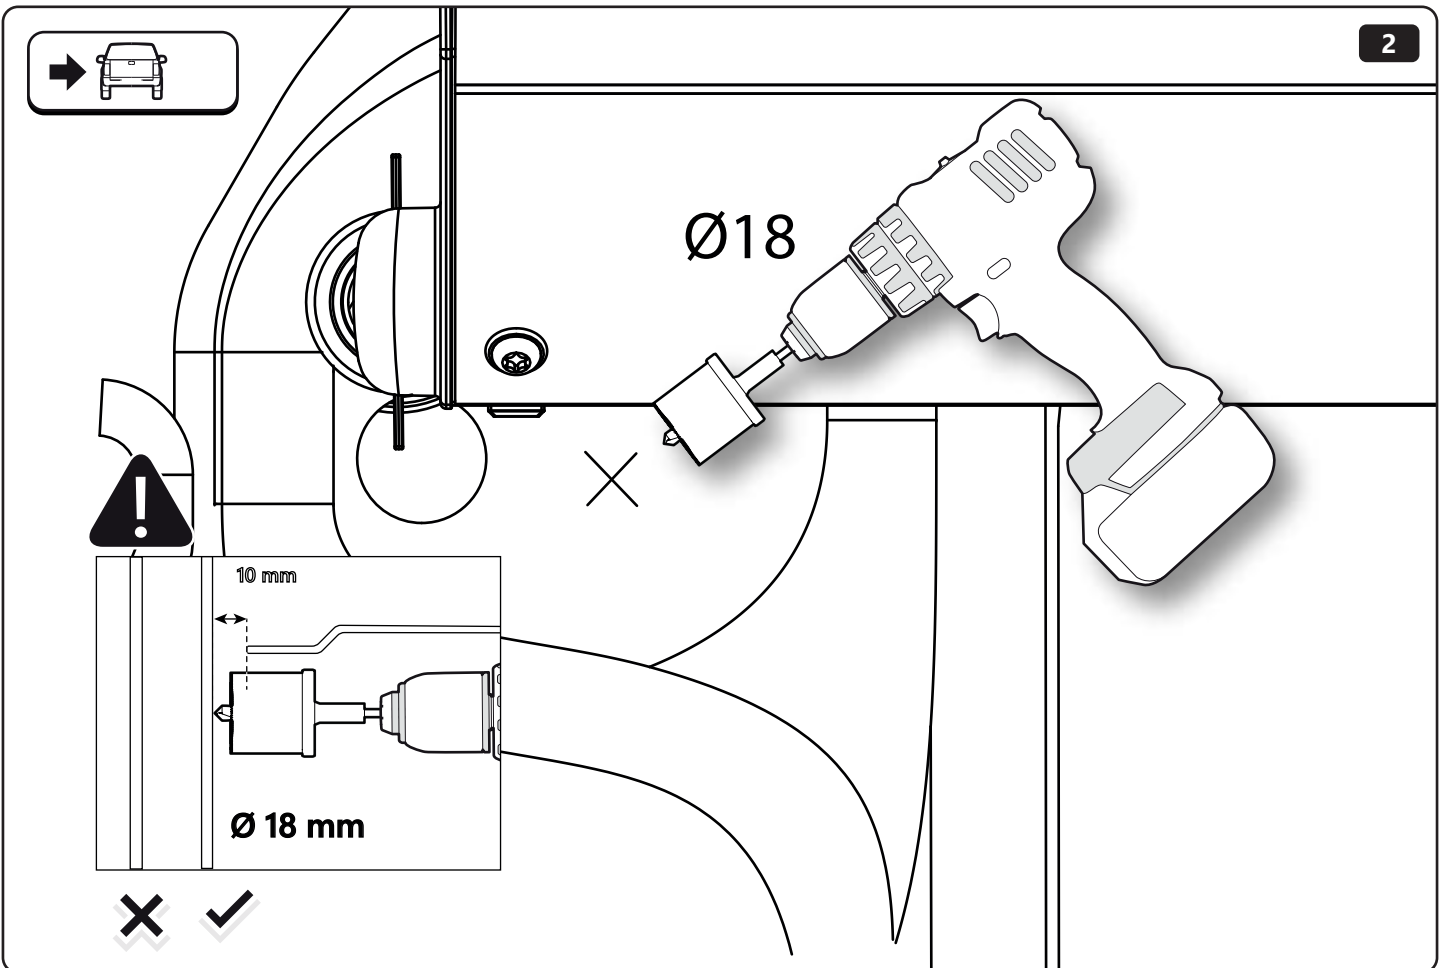

∅18mm

CAB POWER SOURCE

TUB POWER SOURCE

1

2

P

CAB POWER SOURCE

P