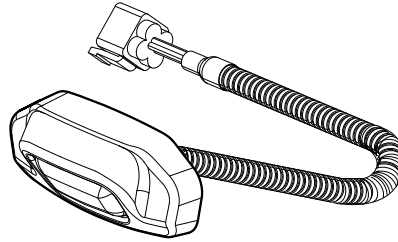

# Mountain Top<sup>®</sup> Tub Lighting Kit

Installation manual

Parts

**A**

x2

**B**

x1

Parts

**C**

x10

**D**

x2

Kit A STANDARD

**E**

M6 x 12

x2