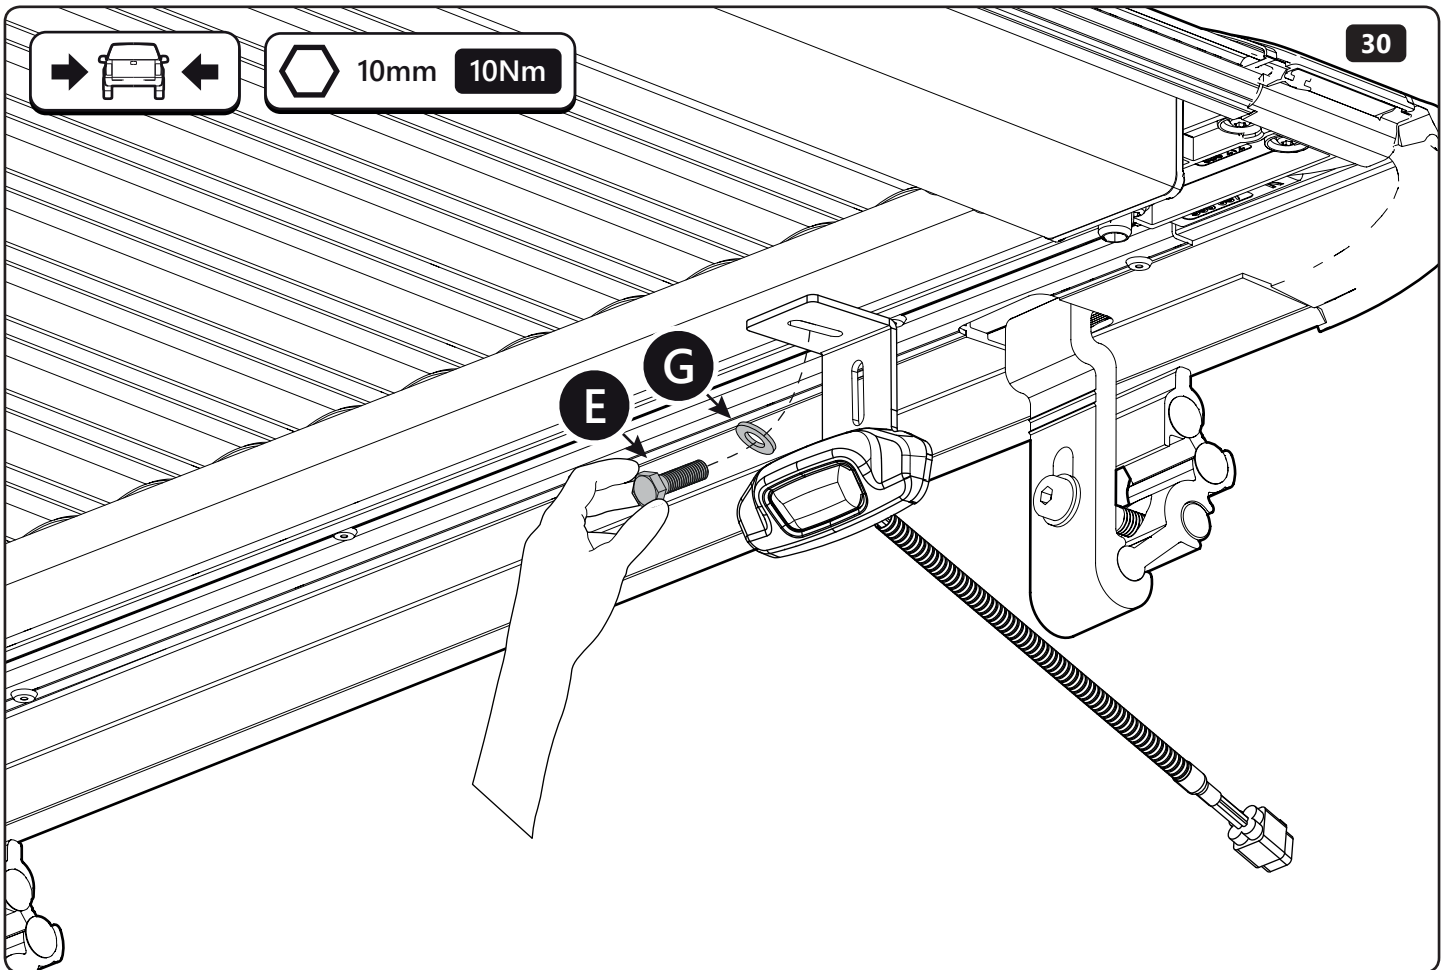

TUB POWER SOURCE

CAB POWER SOURCE

6mm

T20

Customer Service	03 9791 9303 (08:00 - 16:00 CET)
Support	<a href="mailto:info@mountaintop.com.au">info@mountaintop.com.au</a>
Website	<a href="http://www.mountaintop.com.au">www.mountaintop.com.au</a>
Address	Dandenong South, Victoria 3175, Australia