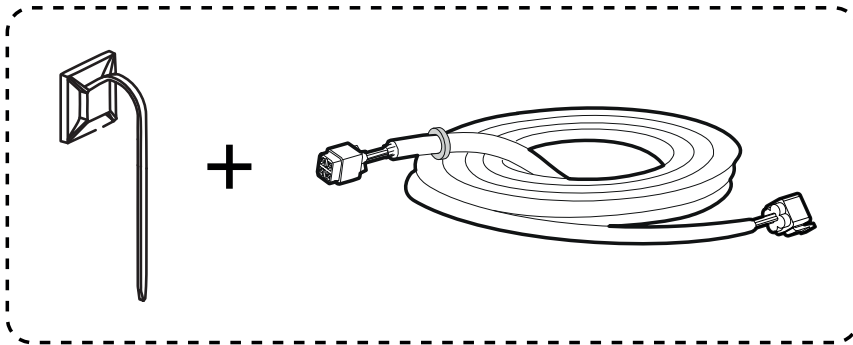

CAB POWER SOURCE