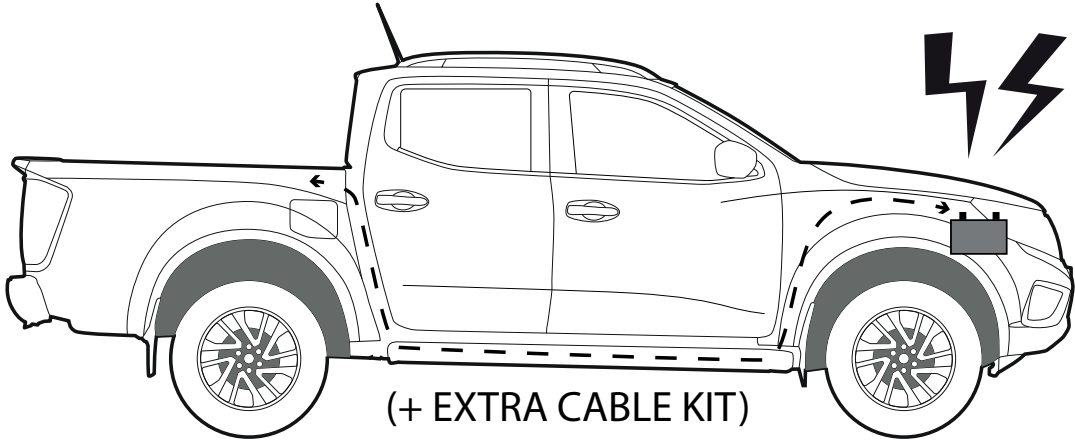

CAB POWER SOURCE