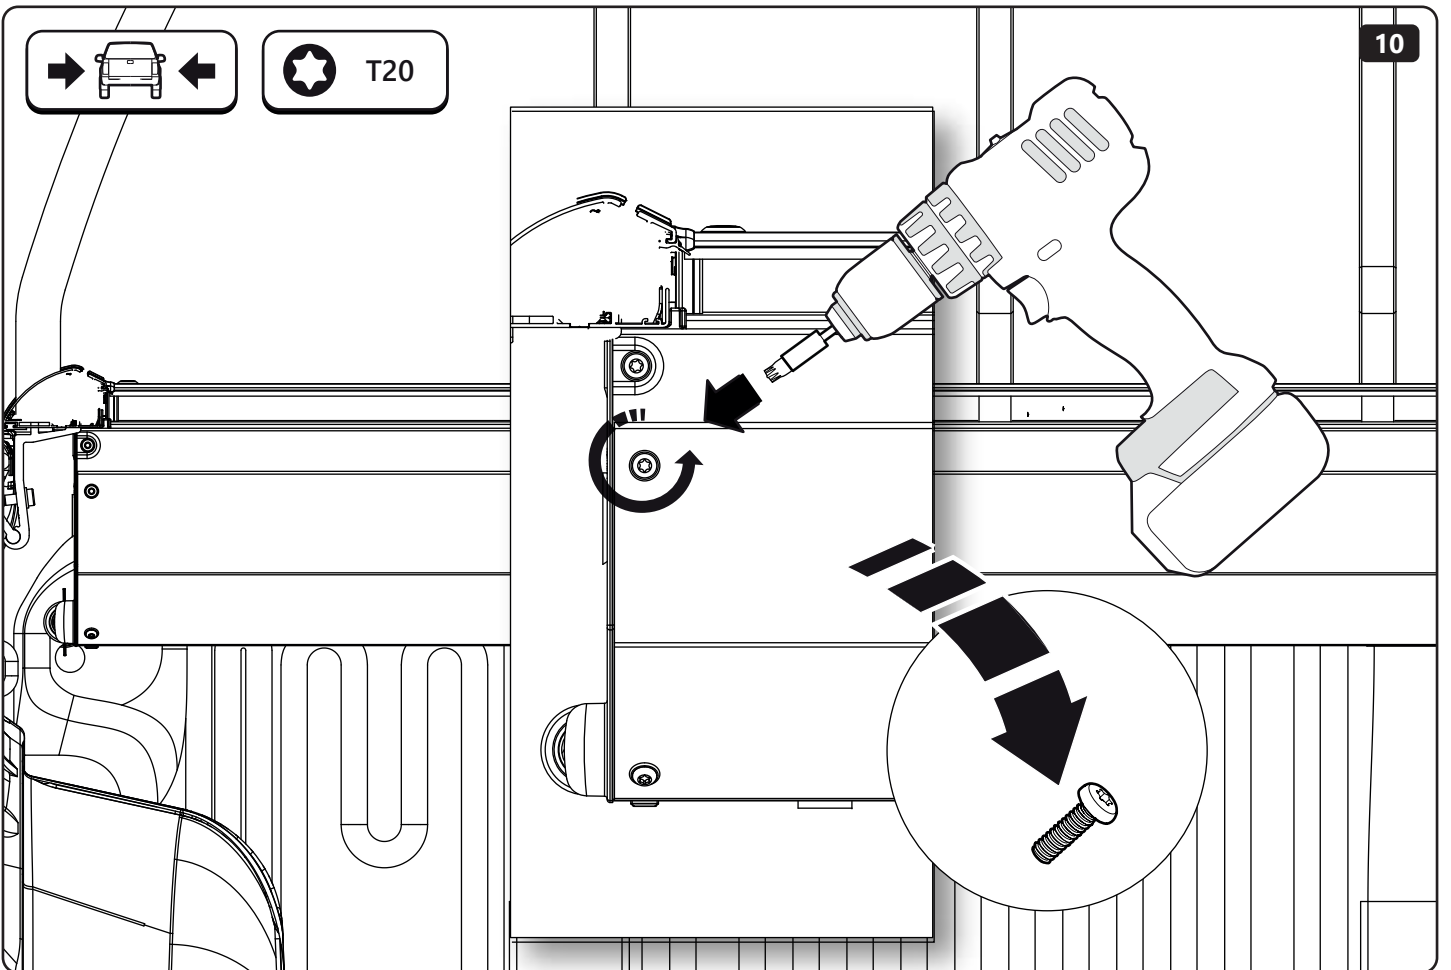

∅18mm

CAB POWER SOURCE

TUB POWER SOURCE

1

2

P

CAB POWER SOURCE

P