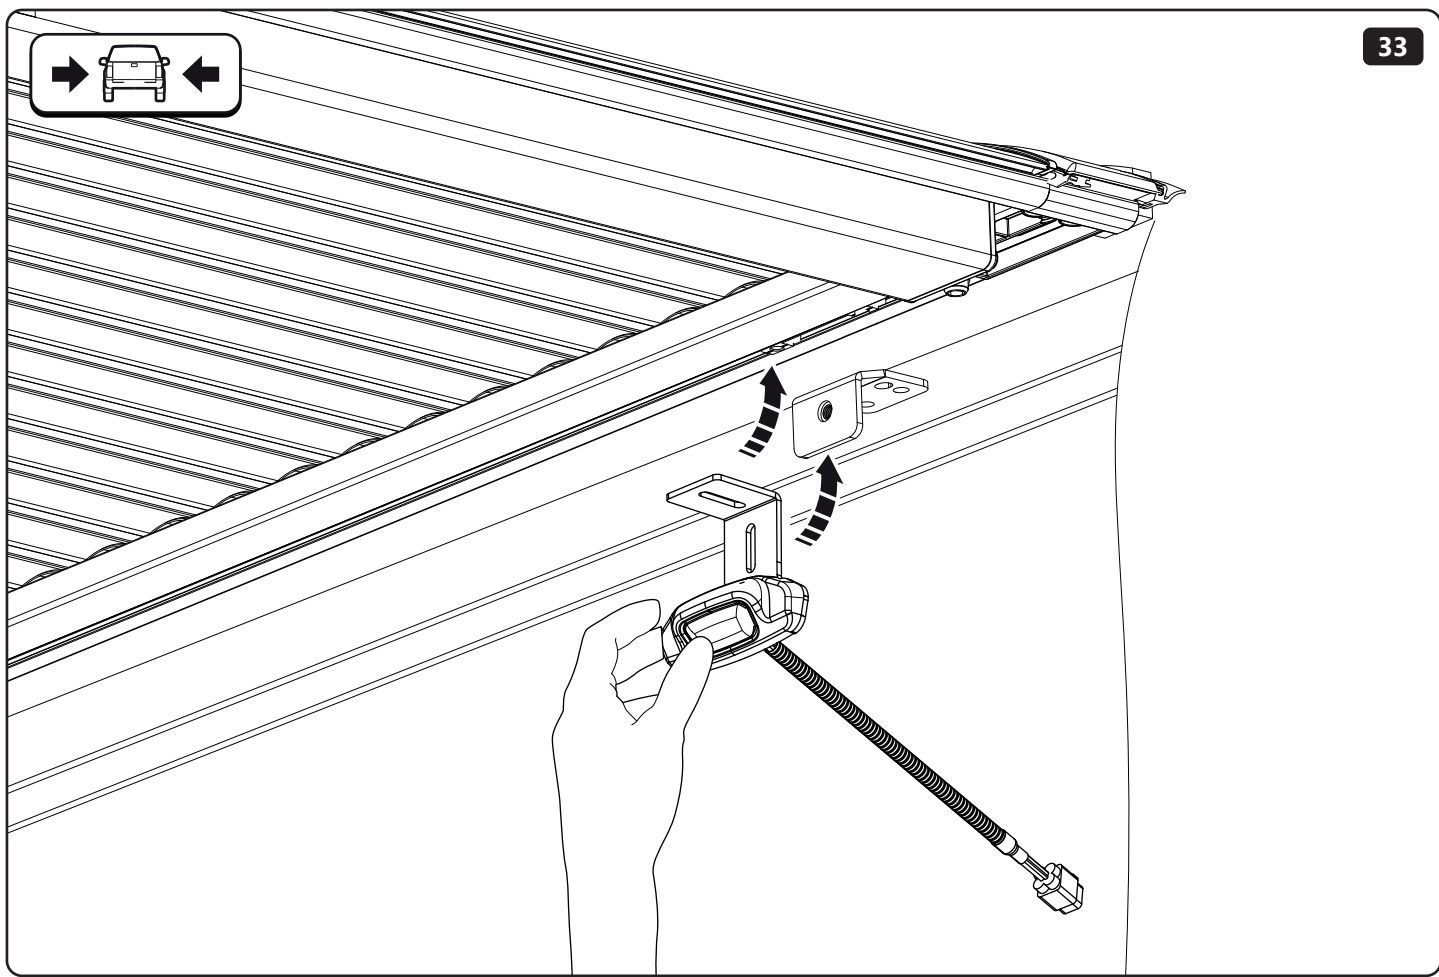

TUB POWER SOURCE

CAB POWER SOURCE

6mm

T20

Customer Service	03 9791 9303 (08:00 - 16:00 CET)
Support	<a href="mailto:info@mountaintop.com.au">info@mountaintop.com.au</a>
Website	<a href="http://www.mountaintop.com.au">www.mountaintop.com.au</a>
Address	Dandenong South, Victoria 3175, Australia