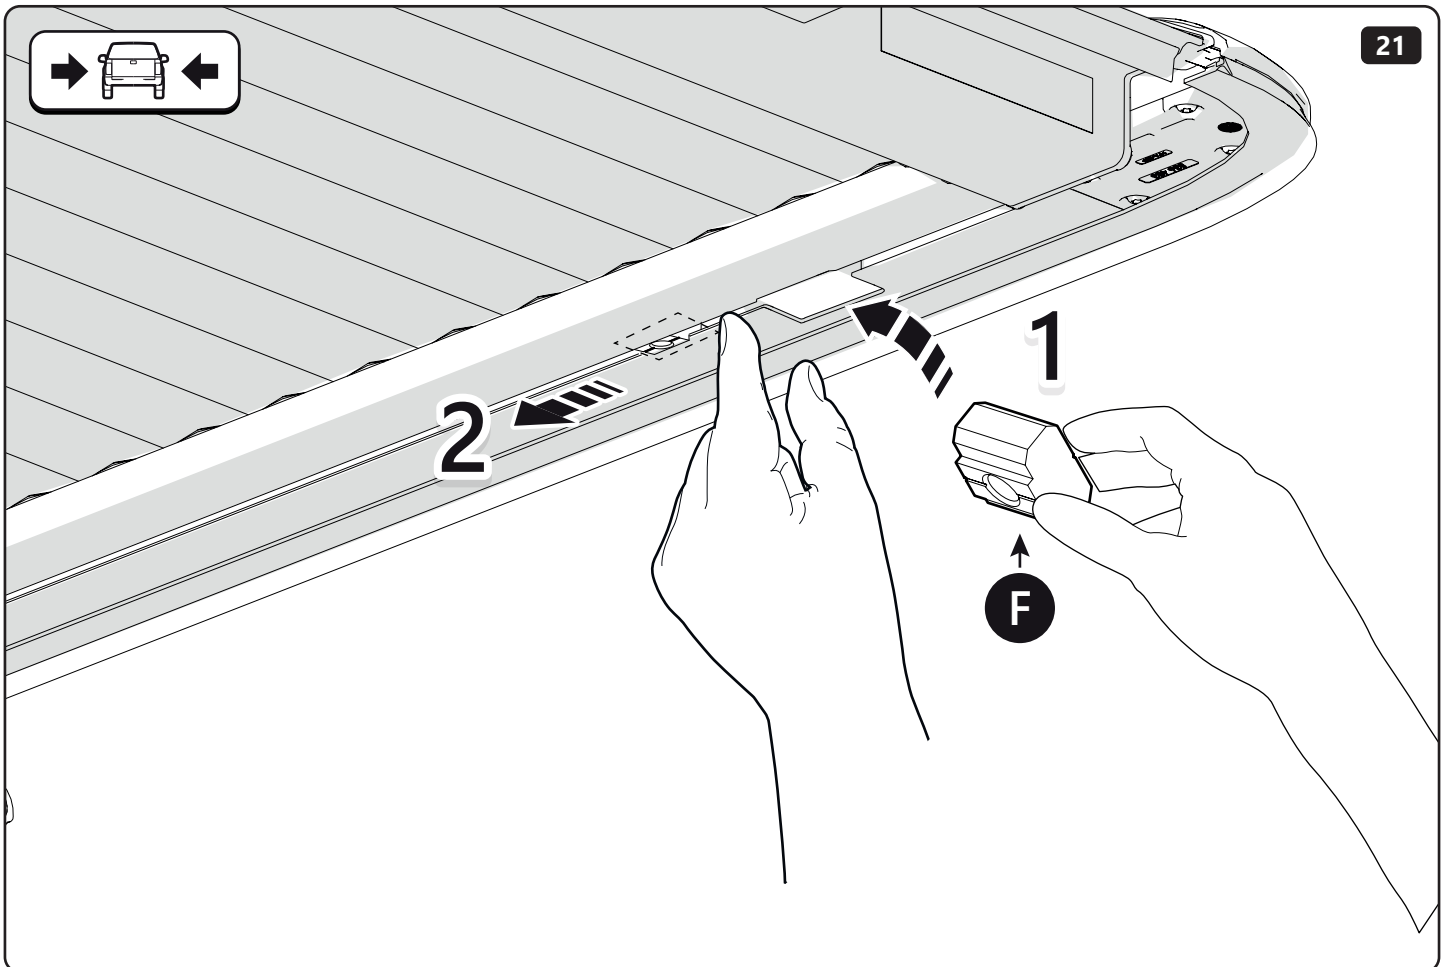

TUB POWER SOURCE

CAB POWER SOURCE

6mm

T20

Customer Service	03 9791 9303 (08:00 - 16:00 CET)
Support	<a href="mailto:info@mountaintop.com.au">info@mountaintop.com.au</a>
Website	<a href="http://www.mountaintop.com.au">www.mountaintop.com.au</a>
Address	Dandenong South, Victoria 3175, Australia