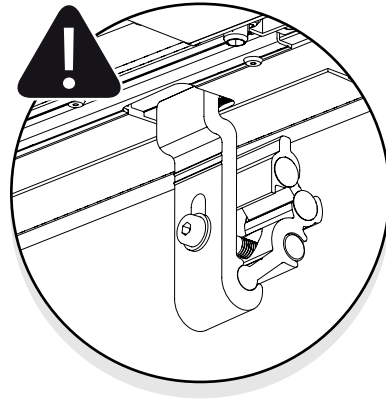

TUB POWER SOURCE

CAB POWER SOURCE

6mm

T20

Customer Service	03 9791 9303 (08:00 - 16:00 CET)
Support	<a href="mailto:info@mountaintop.com.au">info@mountaintop.com.au</a>
Website	<a href="http://www.mountaintop.com.au">www.mountaintop.com.au</a>
Address	Dandenong South, Victoria 3175, Australia