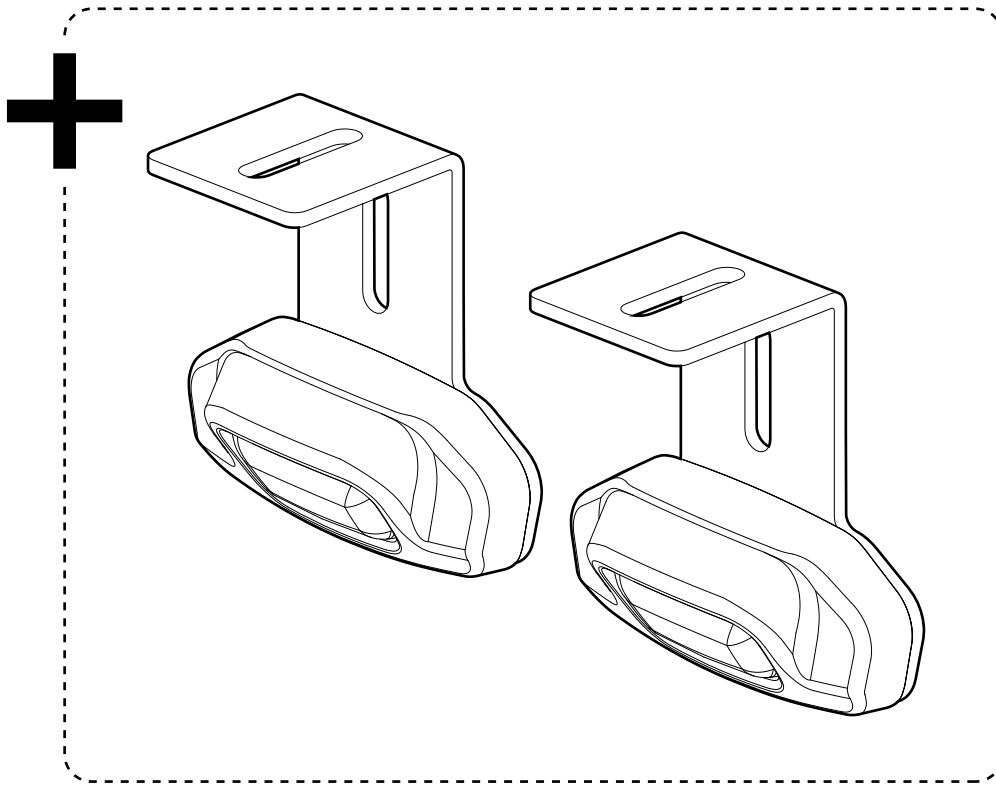

TUB POWER SOURCE

CAB POWER SOURCE

6mm

T20

Customer Service	03 9791 9303 (08:00 - 16:00 CET)
Support	<a href="mailto:info@mountaintop.com.au">info@mountaintop.com.au</a>
Website	<a href="http://www.mountaintop.com.au">www.mountaintop.com.au</a>
Address	Dandenong South, Victoria 3175, Australia