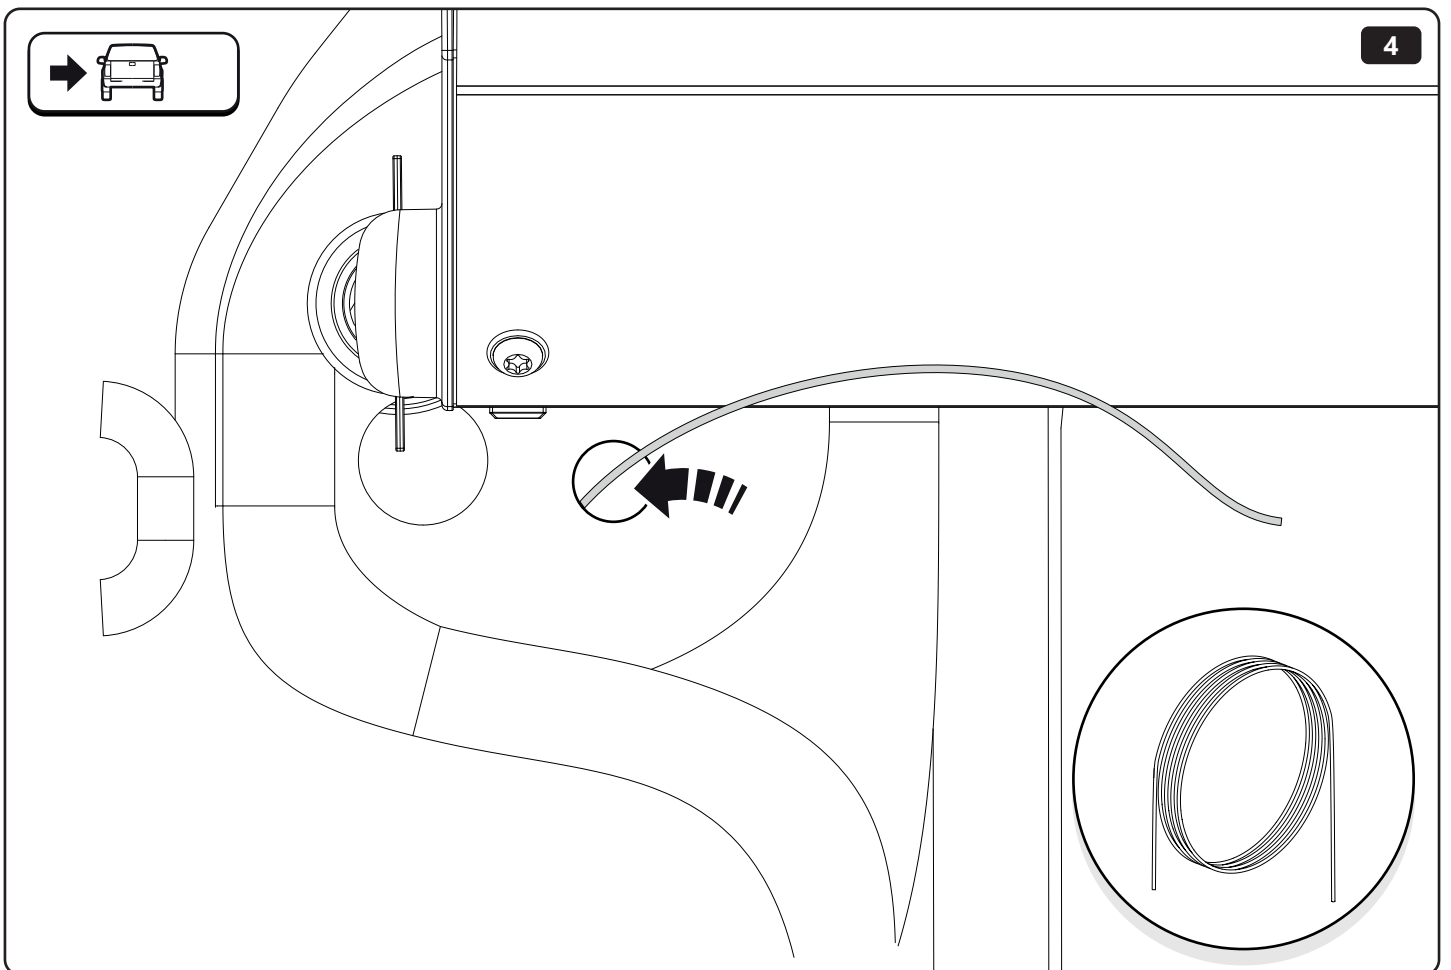

∅18mm

CAB POWER SOURCE

TUB POWER SOURCE

1

2

P

CAB POWER SOURCE

P